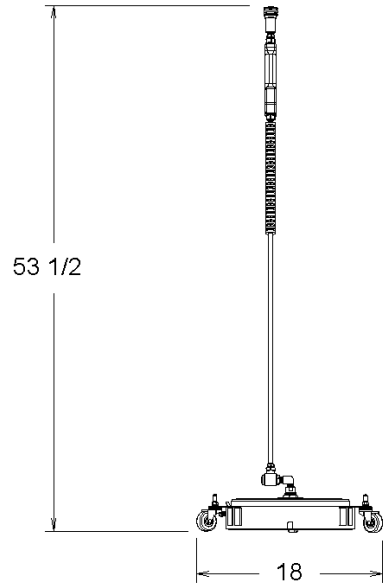

SMT - Hummer Jet Jr.™ Wall Mount/Portable

REF. 300-5315