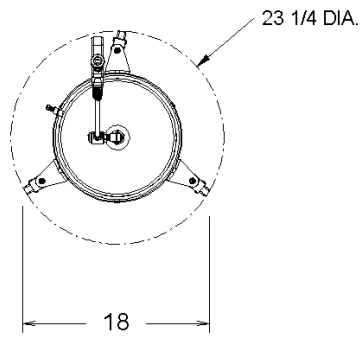

SMT - Hummer Jet Jr.™ Wall Mount/Portable

REF. 300-5315