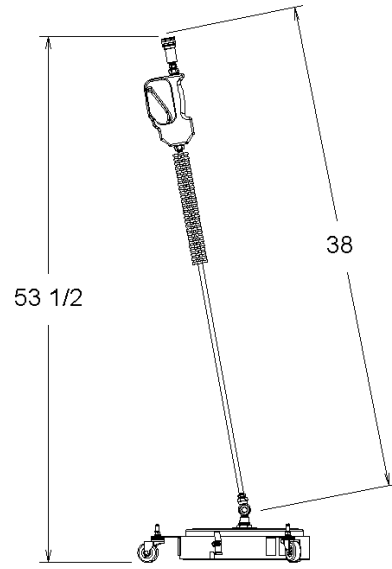

SMT - Hummer Jet Jr.™ Wall Mount/Portable

REF. 300-5315