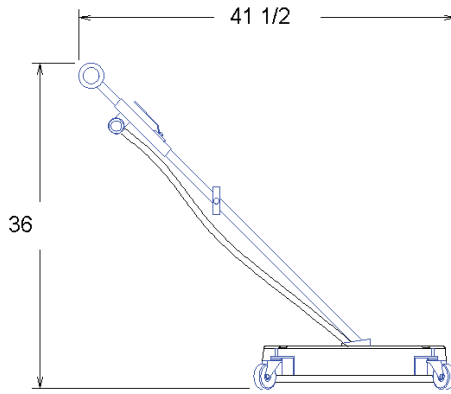

spraymastertech.com

PRODUCT: _____

SKU NUMBER: _____

QUANTITY: _____

300-5311 Flo-thru quick connect
300-5312 Shut off quick connect

FEATURES

- Shut Off or Flo Thru Quick Connect
- Attached caster wheels
- Hammertone Powder Coated Finish
- Durable Design
- High Pressure Dual Rotating Pressure Wand
- Eliminates Most Overspray
- High Pressure Only
- 20 in Rotary Spray Wand

SMT - Central Systems Hummer Jet™ SR.

Spray Master Technologies®

TOLL FREE: 800-548-3373

115 E. Linden • Rogers, Arkansas 72756 USA
(479) 636-5776 • Fax: (479) 636-3245

www.spraymastertech.com

SMT300-5312

*Prices and Specifications are subject to change without prior notice.

SMT - Central Systems Hummer Jet™ SR.

TOP VIEW

FRONT VIEW

SIDE VIEW

SIDE VIEW WITH HANDLE FOLDED