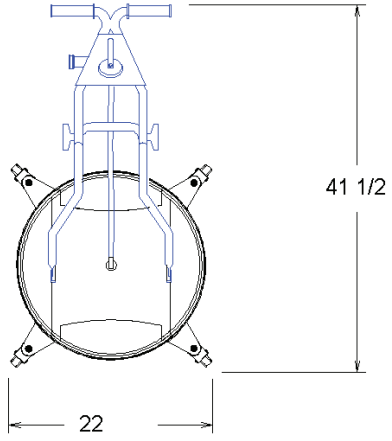

spraymastertech.com

PRODUCT: _____

SKU NUMBER: _____

QUANTITY: _____

300-5311 Flo-thru quick connect
300-5312 Shut off quick connect

FEATURES

- Shut Off or Flo Thru Quick Connect
- Attached caster wheels
- Hammertone Powder Coated Finish
- Durable Design
- High Pressure Dual Rotating Pressure Wand
- Eliminates Most Overspray
- High Pressure Only
- 20 in Rotary Spray Wand

SMT - Central Systems Hummer Jet™ SR.

TOP VIEW

FRONT VIEW

SIDE VIEW

SIDE VIEW WITH HANDLE FOLDED