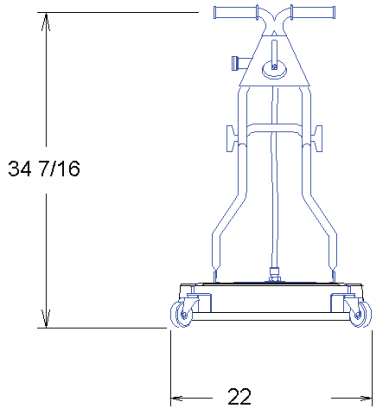

spraymastertech.com

PRODUCT: _____

SKU NUMBER: _____

QUANTITY: _____

300-5311 Flo-thru quick connect
300-5312 Shut off quick connect

FEATURES

- Shut Off or Flo Thru Quick Connect
- Attached caster wheels
- Hammertone Powder Coated Finish
- Durable Design
- High Pressure Dual Rotating Pressure Wand
- Eliminates Most Overspray
- High Pressure Only
- 20 in Rotary Spray Wand

SMT - Central Systems Hummer Jet™ SR.

TOP VIEW

FRONT VIEW

SIDE VIEW

SIDE VIEW WITH HANDLE FOLDED