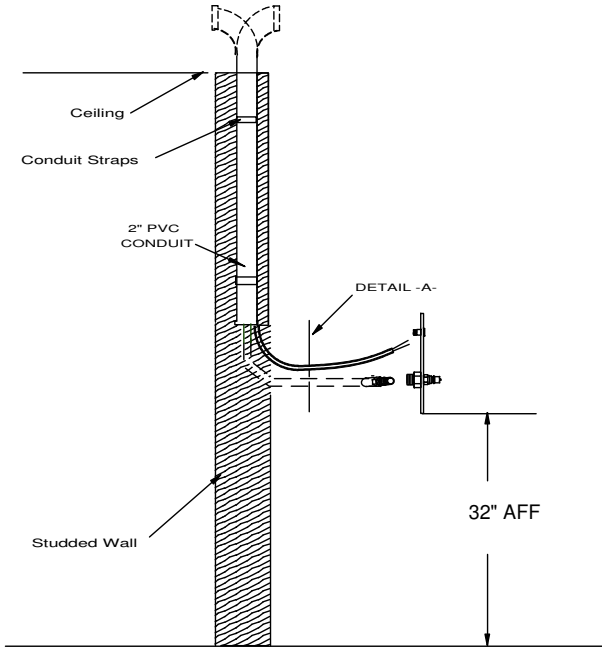

spraymastertech.com

PRODUCT: \_\_\_\_\_

SKU NUMBER: \_\_\_\_\_

QUANTITY: \_\_\_\_\_

SMT - Key Switch Remote

300-5225 Key Switch Remote

FEATURES

- Stainless Steel Recessed Key Switch Remote Station
- Shut-off Quick Connect
- Rear Entry
- Hi-Pressure Hose Supply
- Front Port
- Non-Locking Cover
- Key Switch Controls

**Spray Master Technologies®**

**TOLL FREE: 800-548-3373**

115 E. Linden • Rogers, Arkansas 72756 USA  
 (479) 636-5776 • Fax: (479) 636-3245

[www.spraymastertech.com](http://www.spraymastertech.com)

SMT - Key Switch Remote

SMT - Key Switch Remote

DRYWALL

BRICK/MASONARY

**Note: 2" PVC CHASES ARE REQUIRED FOR EACH REMOTE STATION AND ARE NOT QUOTED OR SUPPLIED BY SMT**