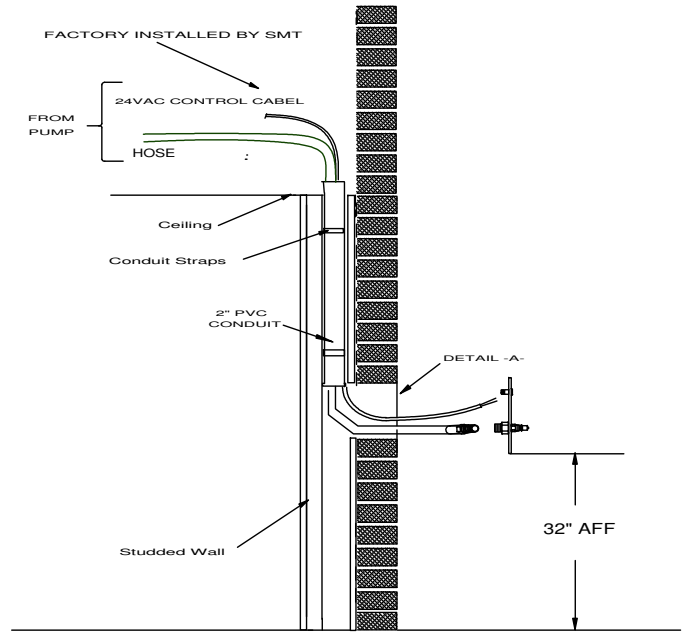

spraymastertech.com

PRODUCT: \_\_\_\_\_

SKU NUMBER: \_\_\_\_\_

QUANTITY: \_\_\_\_\_

SMT - Key Switch Remote

300-5225 Key Switch Remote

FEATURES

- Stainless Steel Recessed Key Switch Remote Station
- Shut-off Quick Connect
- Rear Entry
- Hi-Pressure Hose Supply
- Front Port
- Non-Locking Cover
- Key Switch Controls

**Spray Master Technologies®**

**TOLL FREE: 800-548-3373**

115 E. Linden • Rogers, Arkansas 72756 USA  
 (479) 636-5776 • Fax: (479) 636-3245

[www.spraymastertech.com](http://www.spraymastertech.com)

SMT - Key Switch Remote

SMT - Key Switch Remote

DRYWALL

BRICK/MASONARY

**Note: 2" PVC CHASES ARE REQUIRED FOR EACH REMOTE STATION AND ARE NOT QUOTED OR SUPPLIED BY SMT**