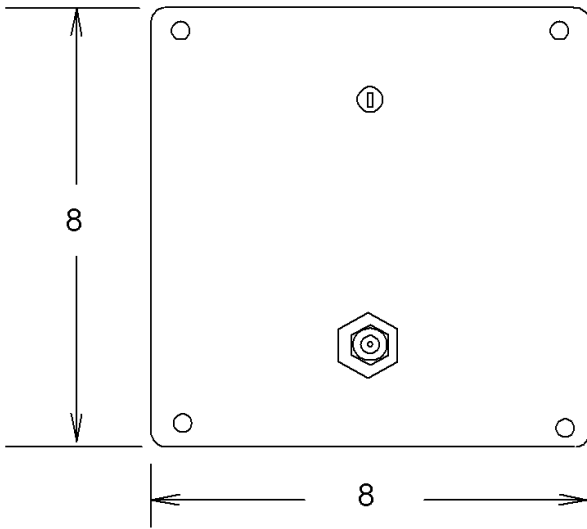

spraymastertech.com

PRODUCT: \_\_\_\_\_

SKU NUMBER: \_\_\_\_\_

QUANTITY: \_\_\_\_\_

SMT - Key Switch Remote

300-5225 Key Switch Remote

FEATURES

- Stainless Steel Recessed Key Switch Remote Station
- Shut-off Quick Connect
- Rear Entry
- Hi-Pressure Hose Supply
- Front Port
- Non-Locking Cover
- Key Switch Controls

SMT - Key Switch Remote

DRYWALL

BRICK/MASONARY

**Note: 2" PVC CHASES ARE REQUIRED FOR EACH REMOTE STATION AND ARE NOT QUOTED OR SUPPLIED BY SMT**