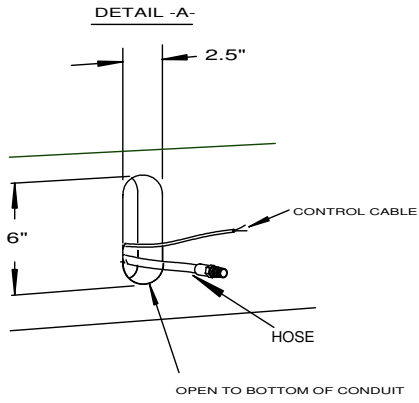

spraymastertech.com

PRODUCT: \_\_\_\_\_

SKU NUMBER: \_\_\_\_\_

QUANTITY: \_\_\_\_\_

SMT - Key Switch Remote

300-5225 Key Switch Remote

FEATURES

- Stainless Steel Recessed Key Switch Remote Station
- Shut-off Quick Connect
- Rear Entry
- Hi-Pressure Hose Supply
- Front Port
- Non-Locking Cover
- Key Switch Controls

**Spray Master Technologies®**

**TOLL FREE: 800-548-3373**

115 E. Linden • Rogers, Arkansas 72756 USA  
 (479) 636-5776 • Fax: (479) 636-3245

[www.spraymastertech.com](http://www.spraymastertech.com)

SMT - Key Switch Remote

SMT - Key Switch Remote

DRYWALL

BRICK/MASONARY

**Note: 2" PVC CHASES ARE REQUIRED FOR EACH REMOTE STATION AND ARE NOT QUOTED OR SUPPLIED BY SMT**