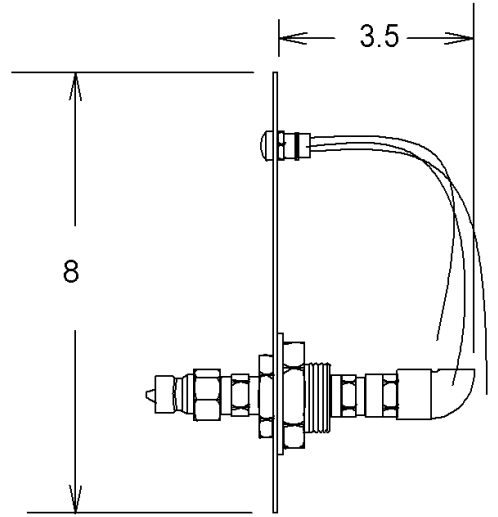

spraymastertech.com

PRODUCT: \_\_\_\_\_

SKU NUMBER: \_\_\_\_\_

QUANTITY: \_\_\_\_\_

SMT - Key Switch Remote

300-5225 Key Switch Remote

FEATURES

- Stainless Steel Recessed Key Switch Remote Station
- Shut-off Quick Connect
- Rear Entry
- Hi-Pressure Hose Supply
- Front Port
- Non-Locking Cover
- Key Switch Controls

**Spray Master Technologies®**

**TOLL FREE: 800-548-3373**

115 E. Linden • Rogers, Arkansas 72756 USA  
 (479) 636-5776 • Fax: (479) 636-3245

[www.spraymastertech.com](http://www.spraymastertech.com)

SMT - Key Switch Remote

SMT - Key Switch Remote

DRYWALL

BRICK/MASONARY

**Note: 2" PVC CHASES ARE REQUIRED FOR EACH REMOTE STATION AND ARE NOT QUOTED OR SUPPLIED BY SMT**