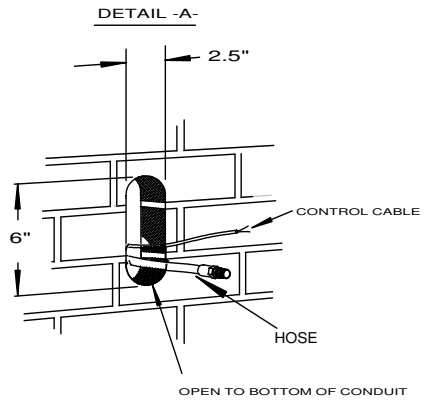

spraymastertech.com

PRODUCT: \_\_\_\_\_

SKU NUMBER: \_\_\_\_\_

QUANTITY: \_\_\_\_\_

SMT - Key Switch Remote

300-5225 Key Switch Remote

FEATURES

- Stainless Steel Recessed Key Switch Remote Station
- Shut-off Quick Connect
- Rear Entry
- Hi-Pressure Hose Supply
- Front Port
- Non-Locking Cover
- Key Switch Controls

SMT - Key Switch Remote

DRYWALL

BRICK/MASONARY

**Note: 2" PVC CHASES ARE REQUIRED FOR EACH REMOTE STATION AND ARE NOT QUOTED OR SUPPLIED BY SMT**