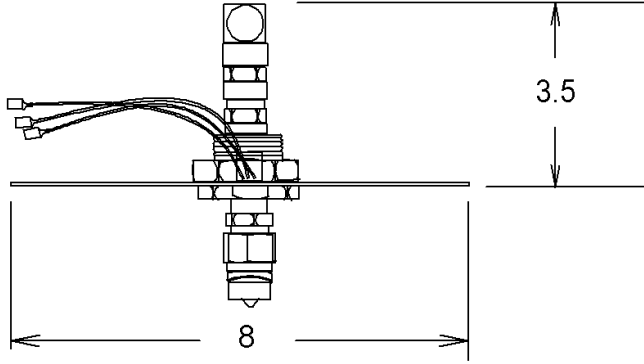

SMT - Key Switch Remote

DRYWALL

BRICK/MASONARY

**Note: 2" PVC CHASES ARE REQUIRED FOR EACH REMOTE STATION AND ARE NOT QUOTED OR SUPPLIED BY SMT**