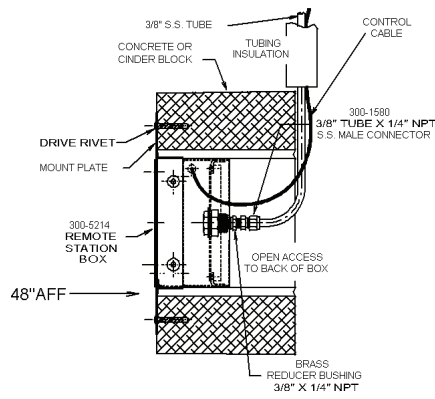

spraymastertech.com

PRODUCT: _____

SKU NUMBER: _____

QUANTITY: _____

300-5214 Retro-Fit

FEATURES

- Stainless Steel Recessed for Retro-Fit Existing Masonry Remote Station
- Shut-off Quick Connect
- Includes Stainless Steel Mounting Plate
- Rear Entry
- Stainless Steel Tubing Supply
- Front Port
- Locking Cover
- Door Catch
- Electronic Controls

PLAN

Front View with door panel installed

FRONT

Door Panel

SIDE VIEW

SMT - Retro-Fit Existing Masonry Remote

CS- 5214 B