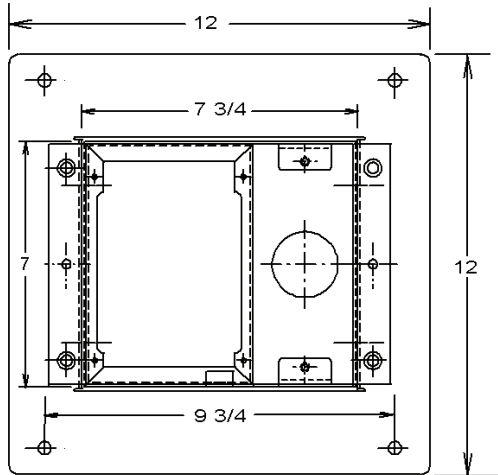

spraymastertech.com

PRODUCT: _____

SKU NUMBER: _____

QUANTITY: _____

300-5214 Retro-Fit

FEATURES

- Stainless Steel Recessed for Retro-Fit Existing Masonry Remote Station
- Shut-off Quick Connect
- Includes Stainless Steel Mounting Plate
- Rear Entry
- Stainless Steel Tubing Supply
- Front Port
- Locking Cover
- Door Catch
- Electronic Controls

PLAN

Front View with door panel installed

FRONT

Door Panel

SIDE VIEW

SMT - Retro-Fit Existing Masonry Remote

CS- 5214 B