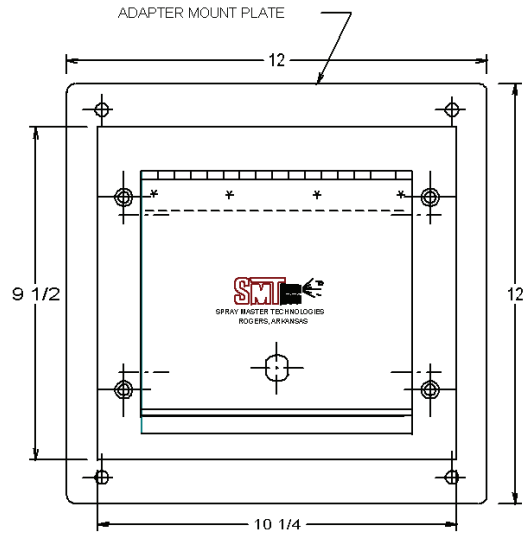

spraymastertech.com

PRODUCT: _____

SKU NUMBER: _____

QUANTITY: _____

300-5214 Retro-Fit

FEATURES

- Stainless Steel Recessed for Retro-Fit Existing Masonry Remote Station
- Shut-off Quick Connect
- Includes Stainless Steel Mounting Plate
- Rear Entry
- Stainless Steel Tubing Supply
- Front Port
- Locking Cover
- Door Catch
- Electronic Controls

PLAN

Front View with door panel installed

FRONT

Door Panel

SIDE VIEW

SMT - Retro-Fit Existing Masonry Remote

CS- 5214 B