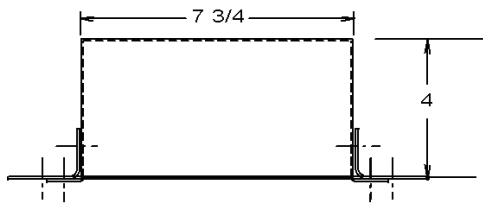

PLAN

Front View with door panel installed

FRONT

Door Panel

SIDE VIEW

SMT - Retro-Fit Existing Masonry Remote

CS- 5214 B