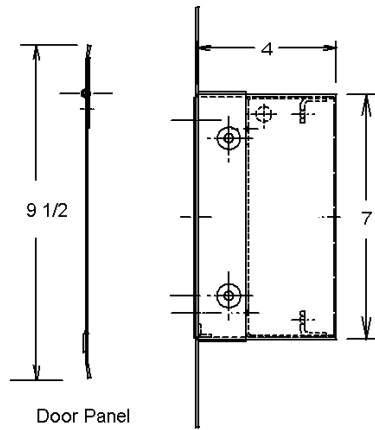

spraymastertech.com

PRODUCT: _____

SKU NUMBER: _____

QUANTITY: _____

300-5214 Retro-Fit

FEATURES

- Stainless Steel Recessed for Retro-Fit Existing Masonry Remote Station
- Shut-off Quick Connect
- Includes Stainless Steel Mounting Plate
- Rear Entry
- Stainless Steel Tubing Supply
- Front Port
- Locking Cover
- Door Catch
- Electronic Controls

PLAN

Front View with door panel installed

FRONT

Door Panel

SIDE VIEW

SMT - Retro-Fit Existing Masonry Remote

CS- 5214 B