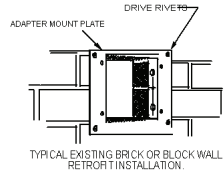

PLAN

Front View with door panel installed

FRONT

Door Panel

SIDE VIEW

SMT - Retro-Fit Existing Masonry Remote

CS- 5214 B