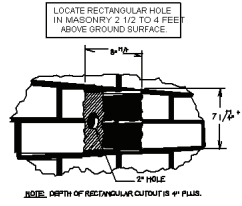

PLAN

Front View with door panel installed

FRONT

Door Panel

SIDE VIEW

SMT - Retro-Fit Existing Masonry Remote

CS- 5214 B