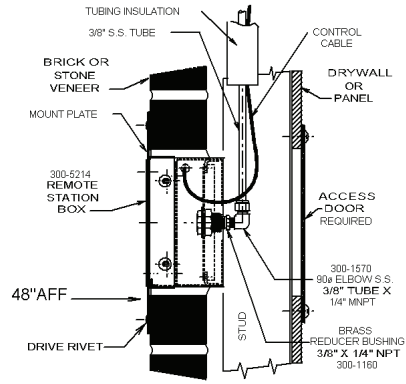

spraymastertech.com

PRODUCT: _____

SKU NUMBER: _____

QUANTITY: _____

300-5214 Retro-Fit

FEATURES

- Stainless Steel Recessed for Retro-Fit Existing Masonry Remote Station
- Shut-off Quick Connect
- Includes Stainless Steel Mounting Plate
- Rear Entry
- Stainless Steel Tubing Supply
- Front Port
- Locking Cover
- Door Catch
- Electronic Controls

PLAN

Front View with door panel installed

FRONT

Door Panel

SIDE VIEW

SMT - Retro-Fit Existing Masonry Remote

CS- 5214 B