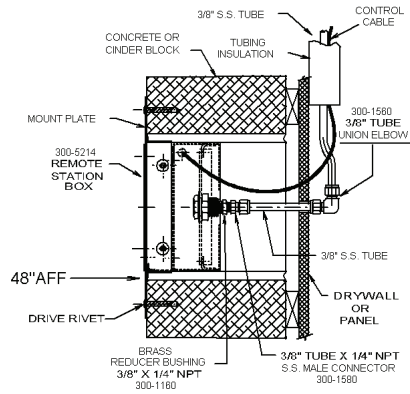

spraymastertech.com

PRODUCT: _____

SKU NUMBER: _____

QUANTITY: _____

300-5214 Retro-Fit

FEATURES

- Stainless Steel Recessed for Retro-Fit Existing Masonry Remote Station
- Shut-off Quick Connect
- Includes Stainless Steel Mounting Plate
- Rear Entry
- Stainless Steel Tubing Supply
- Front Port
- Locking Cover
- Door Catch
- Electronic Controls

PLAN

Front View with door panel installed

FRONT

Door Panel

SIDE VIEW

SMT - Retro-Fit Existing Masonry Remote

CS- 5214 B