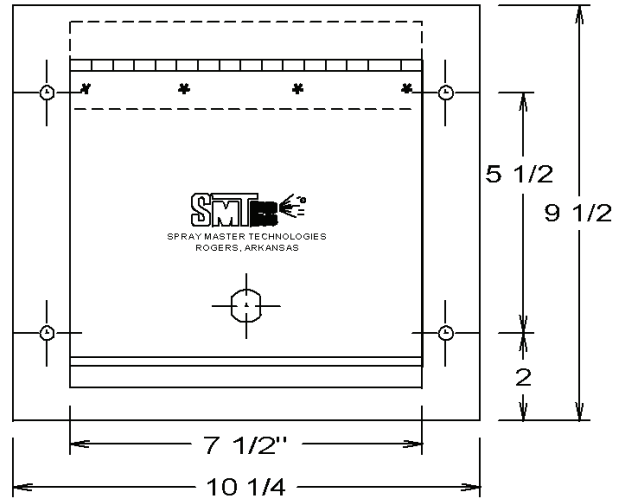

Front View with door panel installed

FRONT VIEW

Door Panel

SIDE VIEW

SMT - Non-Masonry Remote

Single Layer
Side View

CS- 5213 B