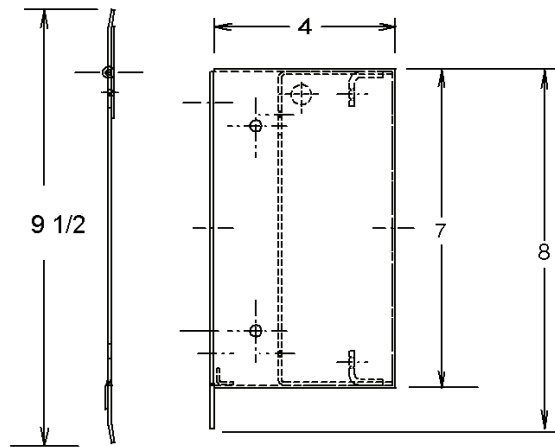

Front View with door panel installed

FRONT VIEW

Door Panel

SIDE VIEW

SMT - Non-Masonry Remote

Single Layer
Side View

CS- 5213 B