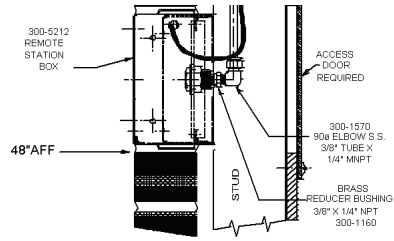

Front View with door panel installed

FRONT VIEW

Door Panel

SIDE VIEW

SMT - New Masonry Remote

CS- 5212 B