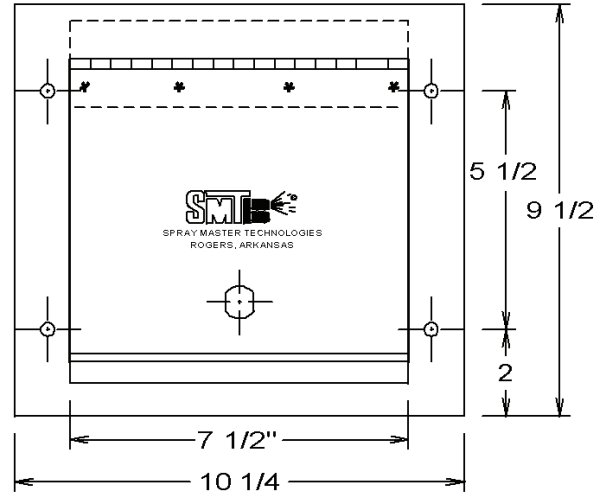

Front View with door panel installed

FRONT VIEW

Door Panel

SIDE VIEW

SMT - New Masonry Remote

CS- 5212 B