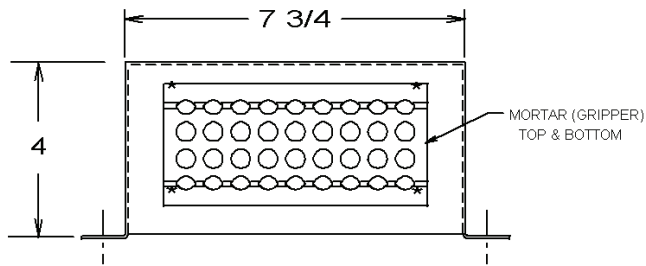

SMT - New Masonry Remote

PLAN VIEW