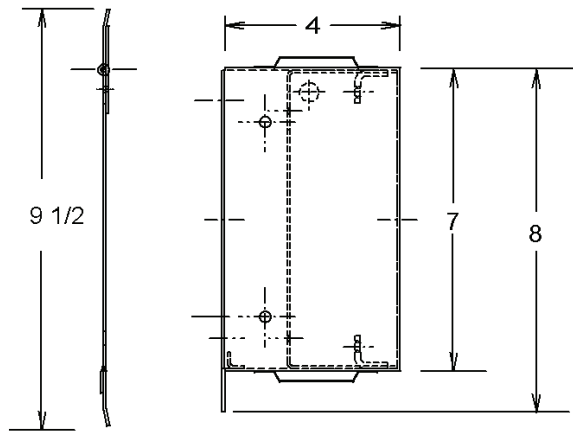

Front View with door panel installed

FRONT VIEW

Door Panel

SIDE VIEW

SMT - New Masonry Remote

CS- 5212 B