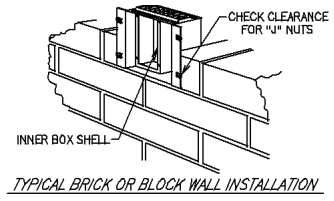

Front View with door panel installed

FRONT VIEW

Door Panel

SIDE VIEW

SMT - New Masonry Remote

CS- 5212 B