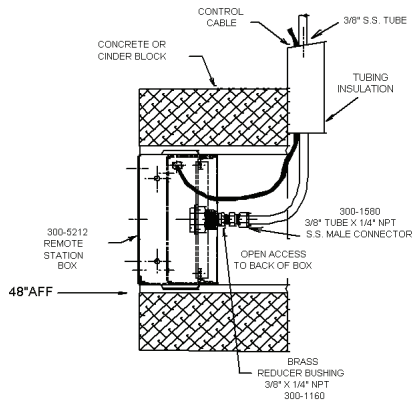

Front View with door panel installed

FRONT VIEW

Door Panel

SIDE VIEW

SMT - New Masonry Remote

CS- 5212 B