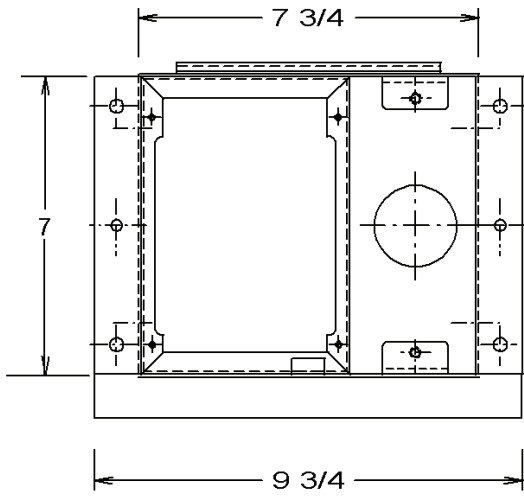

spraymastertech.com

300-5212 New Masonry

PRODUCT: _____

SKU NUMBER: _____

QUANTITY: _____

FEATURES

- Stainless Steel Remote Station with Mortar Grippers
- Shut-off Quick Connect
- Rear Entry
- Stainless Steel Tubing Supply
- Front Port
- Locking Cover
- Door Catch
- Electronic Controls

Front View with door panel installed

FRONT VIEW

Door Panel

SIDE VIEW

SMT - New Masonry Remote

CS- 5212 B