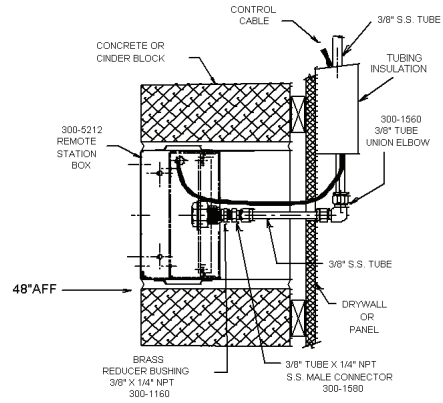

spraymastertech.com

300-5212 New Masonry

PRODUCT: _____

SKU NUMBER: _____

QUANTITY: _____

FEATURES

- Stainless Steel Remote Station with Mortar Grippers
- Shut-off Quick Connect
- Rear Entry
- Stainless Steel Tubing Supply
- Front Port
- Locking Cover
- Door Catch
- Electronic Controls

Front View with door panel installed

FRONT VIEW

Door Panel

SIDE VIEW

SMT - New Masonry Remote

CS- 5212 B