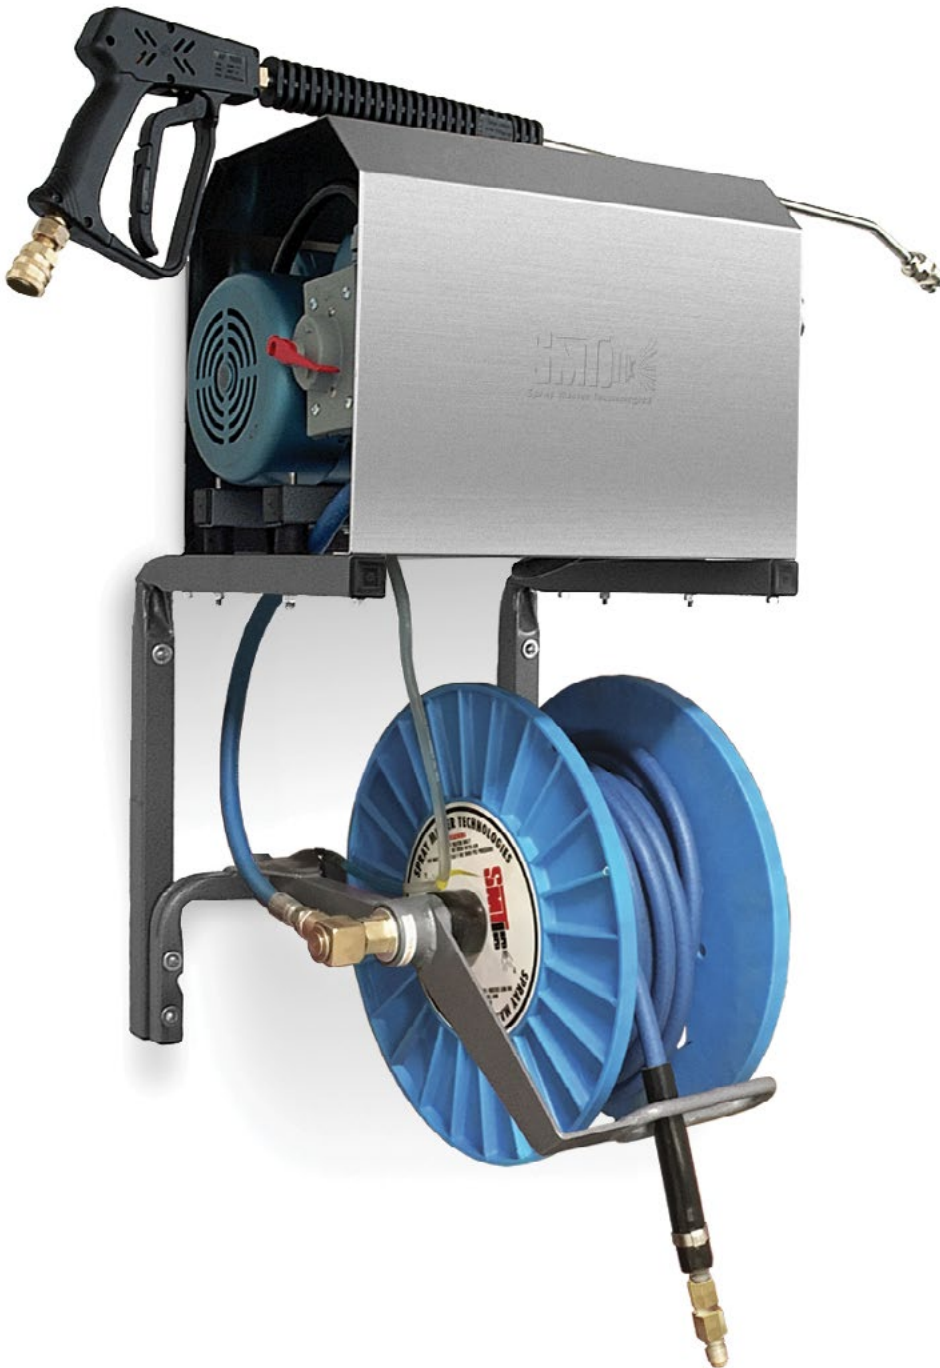

**WALL MOUNT**

**POWER UP YOUR CLEAN**

## **SMT-1100W** Economy System

**The SMT 1100W** is our economy wall mount system and the best way to take a tight budget and turn it into a spotlessly clean facility.

**The SMT 1100W** comes complete with a 36 inch spray wand, wall mounted hose reel, and a 50 foot steel braided high pressure hose. It is also compatible with our full line of cleaning accessories including the Hummer Jet Jr. floor cleaner and the Trap Shooter drain cleaning attachments.

- FEATURES**
- 36" Heat Guard Spray Wand
  - 50' Steel Braided Industrial Hose
  - Rust Free Hose Reel with Hose Guide
  - Stainless Steel Construction
  - Wall Mount Brackets, Wand Hanger
  - One, 1 gallon Chemical Baskets
  - Quick Coupler Connections
  - 6' Supply Hose
  - Liquid Filled Pressure Gauge
  - Maintenance Kit Included