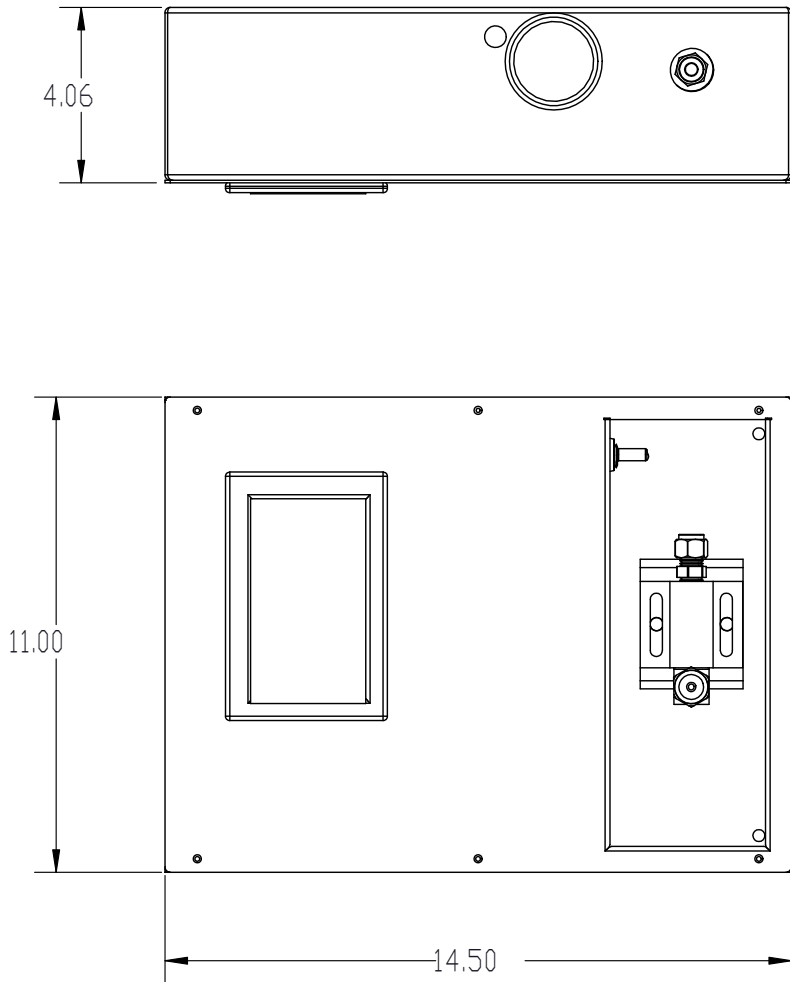

SMT - VacMaster Surface Mount Remote

REL#:	BY:
ASSEMBLED PRO