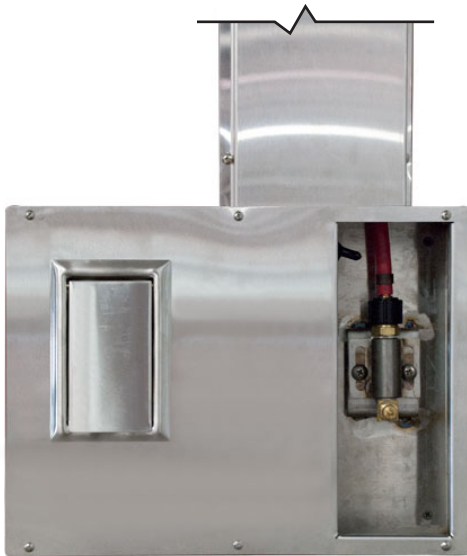

PRODUCT: _____

SKU NUMBER: _____

QUANTITY: _____

300-7564 VacMaster
Surface Mount Remote HP

FEATURES

- Stainless Steel Remote Station
- Shut-off Quick Connect
- Top Entry
- SS Tubing Supply
- Front Port
- Non-Locking
- Toggle ON/OFF Switch
- High Pressure

SMT - VacMaster Surface Mount Remote

TOLL FREE: 800-548-3373

115 E. Linden • Rogers, Arkansas 72756 USA
(479) 636-5776 • Fax: (479) 636-3245

www.spraymastertech.com

SMT - VacMaster Surface Mount Remote

REL#:	BY:
 ASSEMBLED PRO	

SMT - VacMaster Surface Mount Remote