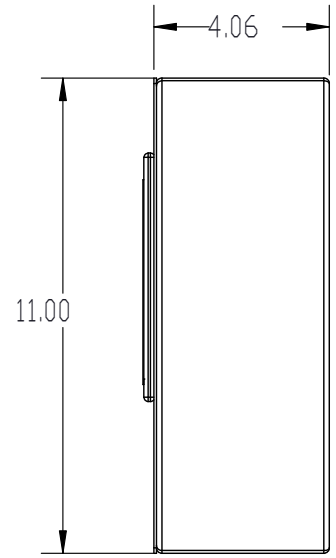

SMT - VacMaster Surface Mount Remote

TOLL FREE: 800-548-3373

115 E. Linden • Rogers, Arkansas 72756 USA
(479) 636-5776 • Fax: (479) 636-3245

www.spraymastertech.com

SMT - VacMaster Surface Mount Remote

REL#:	BY:
 ASSEMBLED PRO	