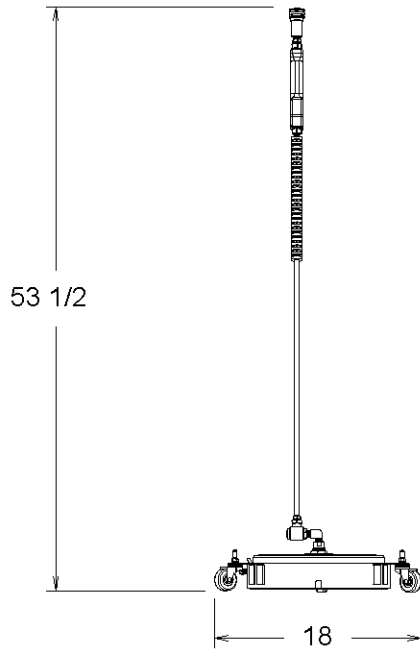

SMT - Hummer Jet Jr.™ Wall Mount/Portable

REF. 300-5315