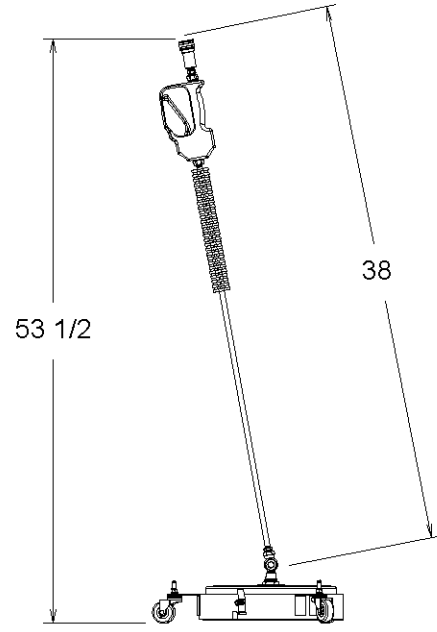

- Flow Through Quick Connect
- Attached caster wheels
- Hammertone Powder Coated Finish
- Durable Design
- High Pressure Dual Rotating Pressure Wand
- Eliminates Most Overspray
- High Pressure Only
- 10 in Rotary Spray Wand
- 36 in Lance

SMT - Hummer Jet Jr.™ Wall Mount/Portable

TOLL FREE: 800-548-3373

115 E. Linden • Rogers, Arkansas 72756 USA
(479) 636-5776 • Fax: (479) 636-3245

www.spraymastertech.com

SMT - Hummer Jet Jr.™ Wall Mount/Portable