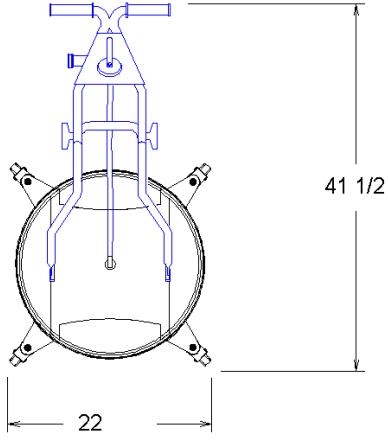

#### FEATURES

- Shut Off or Flo Thru Quick Connect
- Attached caster wheels
- Hammertone Powder Coated Finish
- Durable Design
- High Pressure Dual Rotating Pressure Wand
- Eliminates Most Overspray
- High Pressure Only
- 20 in Rotary Spray Wand

TOP VIEW

FRONT VIEW

SIDE VIEW

SIDE VIEW WITH HANDLE FOLDED