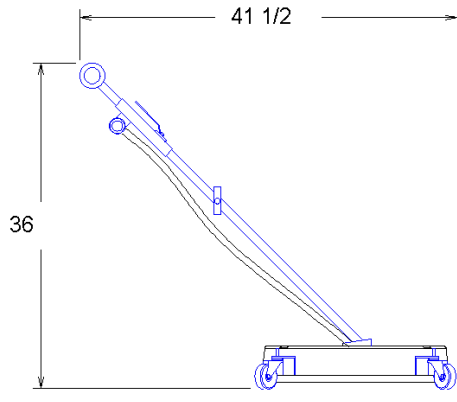

SMT - Central Systems Hummer Jet™ SR.

**TOLL FREE: 800-548-3373**

115 E. Linden • Rogers, Arkansas 72756 USA  
(479) 636-5776 • Fax: (479) 636-3245

[www.spraymastertech.com](http://www.spraymastertech.com)

TOP VIEW

FRONT VIEW

SIDE VIEW

SIDE VIEW WITH HANDLE FOLDED