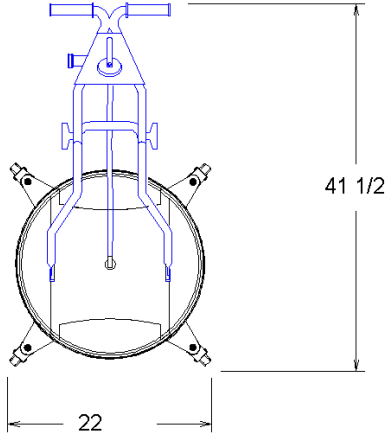

### FEATURES

- Shut Off or Flo Thru Quick Connect
- Attached caster wheels
- Hammertone Powder Coated Finish
- Durable Design
- High Pressure Dual Rotating Pressure Wand
- Eliminates Most Overspray
- High Pressure Only
- 20 in Rotary Spray Wand

TOP VIEW

FRONT VIEW

SIDE VIEW

SIDE VIEW WITH HANDLE FOLDED