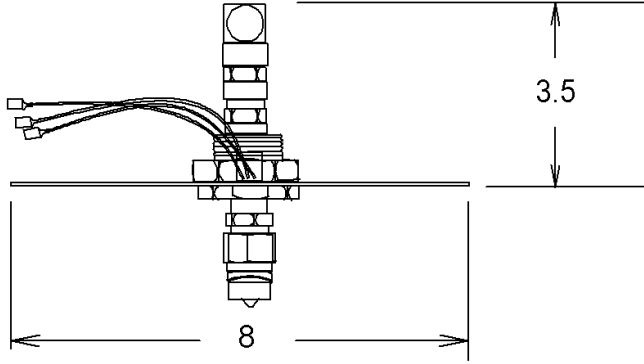

PRODUCT: _____

SKU NUMBER: _____

QUANTITY: _____

300-5225 Key Switch Remote

FEATURES

- Stainless Steel Recessed Key Switch Remote Station
- Shut-off Quick Connect
- Rear Entry
- Hi-Pressure Hose Supply
- Front Port
- Non-Locking Cover
- Key Switch Controls

SMT - Key Switch Remote

TOLL FREE: 800-548-3373

115 E. Linden • Rogers, Arkansas 72756 USA
(479) 636-5776 • Fax: (479) 636-3245

www.spraymastertech.com

SMT - Key Switch Remote

SMT - Key Switch Remote

DRYWALL