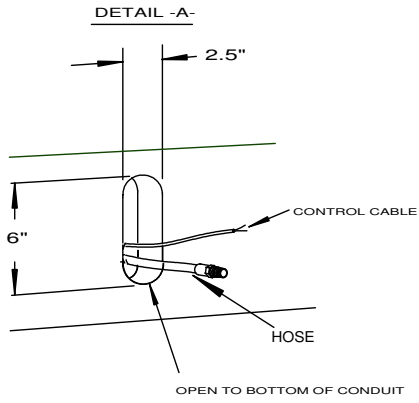

PRODUCT: _____

SKU NUMBER: _____

QUANTITY: _____

300-5225 Key Switch Remote

FEATURES

- Stainless Steel Recessed Key Switch Remote Station
- Shut-off Quick Connect
- Rear Entry
- Hi-Pressure Hose Supply
- Front Port
- Non-Locking Cover
- Key Switch Controls

SMT - Key Switch Remote

TOLL FREE: 800-548-3373

115 E. Linden • Rogers, Arkansas 72756 USA
(479) 636-5776 • Fax: (479) 636-3245

www.spraymastertech.com

SMT - Key Switch Remote

SMT - Key Switch Remote

DRYWALL

BRICK/MASONARY

Note: 2" PVC CHASES ARE REQUIRED FOR EACH REMOTE STATION AND ARE NOT QUOTED OR SUPPLIED BY SMT