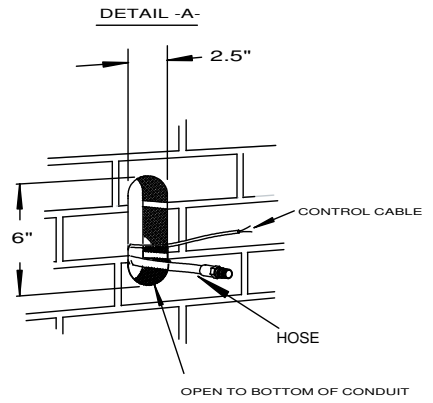

PRODUCT: _____

SKU NUMBER: _____

QUANTITY: _____

300-5225 Key Switch Remote

FEATURES

- Stainless Steel Recessed Key Switch Remote Station
- Shut-off Quick Connect
- Rear Entry
- Hi-Pressure Hose Supply
- Front Port
- Non-Locking Cover
- Key Switch Controls

SMT - Key Switch Remote

TOLL FREE: 800-548-3373

115 E. Linden • Rogers, Arkansas 72756 USA
(479) 636-5776 • Fax: (479) 636-3245

www.spraymastertech.com

SMT - Key Switch Remote

SMT - Key Switch Remote

DRYWALL

BRICK/MASONARY

Note: 2" PVC CHASES ARE REQUIRED FOR EACH REMOTE STATION AND ARE NOT QUOTED OR SUPPLIED BY SMT