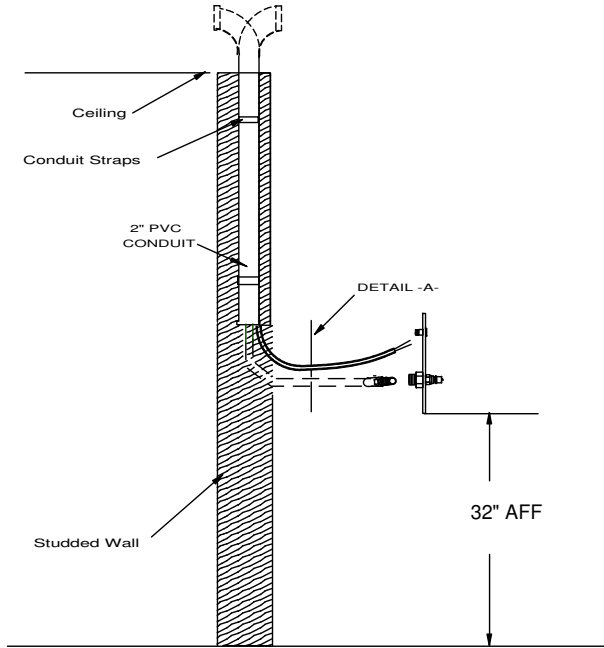

PRODUCT: _____

SKU NUMBER: _____

QUANTITY: _____

300-5225 Key Switch Remote

FEATURES

- Stainless Steel Recessed Key Switch Remote Station
- Shut-off Quick Connect
- Rear Entry
- Hi-Pressure Hose Supply
- Front Port
- Non-Locking Cover
- Key Switch Controls

SMT - Key Switch Remote

TOLL FREE: 800-548-3373

115 E. Linden • Rogers, Arkansas 72756 USA
(479) 636-5776 • Fax: (479) 636-3245

www.spraymastertech.com

SMT - Key Switch Remote

SMT - Key Switch Remote

DRYWALL

BRICK/MASONARY

Note: 2" PVC CHASES ARE REQUIRED FOR EACH REMOTE STATION AND ARE NOT QUOTED OR SUPPLIED BY SMT