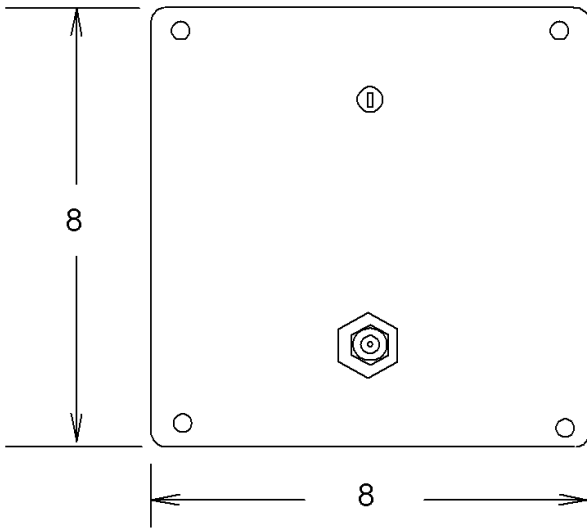

PRODUCT: _____

SKU NUMBER: _____

QUANTITY: _____

300-5225 Key Switch Remote

FEATURES

- Stainless Steel Recessed Key Switch Remote Station
- Shut-off Quick Connect
- Rear Entry
- Hi-Pressure Hose Supply
- Front Port
- Non-Locking Cover
- Key Switch Controls

SMT - Key Switch Remote

TOLL FREE: 800-548-3373

115 E. Linden • Rogers, Arkansas 72756 USA
(479) 636-5776 • Fax: (479) 636-3245

www.spraymastertech.com

SMT - Key Switch Remote

SMT - Key Switch Remote

DRYWALL