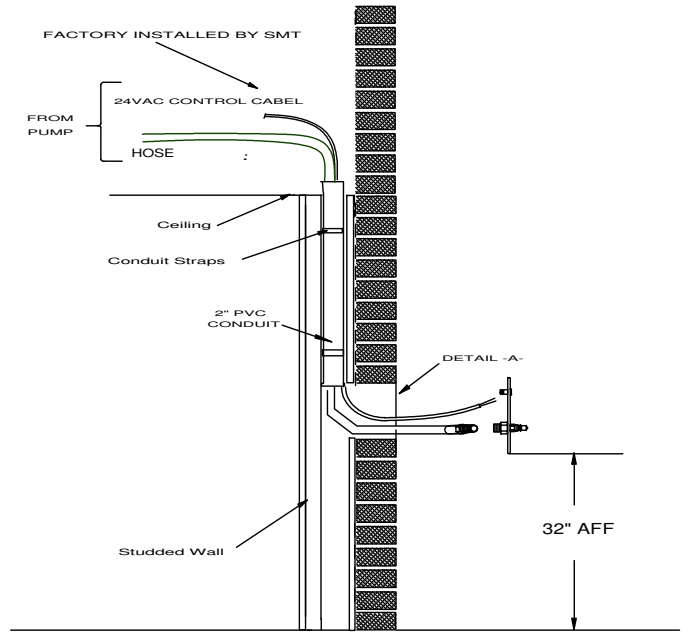

PRODUCT: _____

SKU NUMBER: _____

QUANTITY: _____

300-5225 Key Switch Remote

FEATURES

- Stainless Steel Recessed Key Switch Remote Station
- Shut-off Quick Connect
- Rear Entry
- Hi-Pressure Hose Supply
- Front Port
- Non-Locking Cover
- Key Switch Controls

SMT - Key Switch Remote

TOLL FREE: 800-548-3373

115 E. Linden • Rogers, Arkansas 72756 USA
(479) 636-5776 • Fax: (479) 636-3245

www.spraymastertech.com

SMT - Key Switch Remote

SMT - Key Switch Remote

DRYWALL

BRICK/MASONARY

Note: 2" PVC CHASES ARE REQUIRED FOR EACH REMOTE STATION AND ARE NOT QUOTED OR SUPPLIED BY SMT