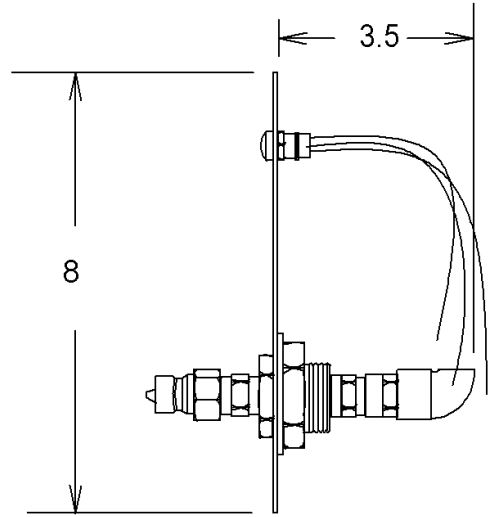

PRODUCT: _____

SKU NUMBER: _____

QUANTITY: _____

300-5225 Key Switch Remote

FEATURES

- Stainless Steel Recessed Key Switch Remote Station
- Shut-off Quick Connect
- Rear Entry
- Hi-Pressure Hose Supply
- Front Port
- Non-Locking Cover
- Key Switch Controls

SMT - Key Switch Remote

TOLL FREE: 800-548-3373

115 E. Linden • Rogers, Arkansas 72756 USA
(479) 636-5776 • Fax: (479) 636-3245

www.spraymastertech.com

SMT - Key Switch Remote

SMT - Key Switch Remote

DRYWALL