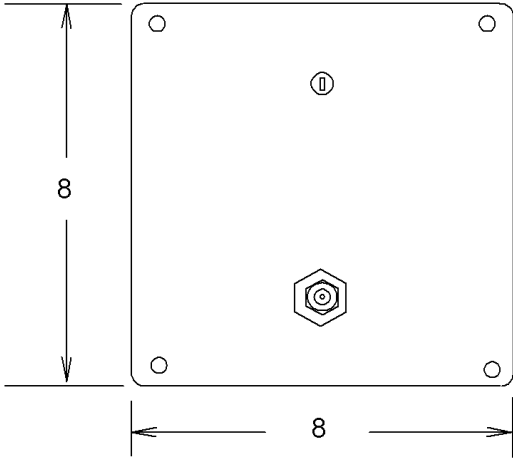

## FEATURES

- Stainless Steel Recessed Key Switch Remote Station
- Shut-off Quick Connect
- Rear Entry
- Stainless Steel Tubing Supply
- Front Port
- Non-Locking Cover
- Key Switch Controls

SMT - Key Switch Remote

**TOLL FREE: 800-548-3373**

115 E. Linden • Rogers, Arkansas 72756 USA  
(479) 636-5776 • Fax: (479) 636-3245

[www.spraymastertech.com](http://www.spraymastertech.com)

SMT - Key Switch Remote

PLAN VIEW

FRONT VIEW

SIDE VIEW

CS- 5220 A

SMT - Key Switch Remote

**Note: 2" PVC CHASES ARE REQUIRED FOR EACH REMOTE STATION AND ARE NOT QUOTED OR SUPPLIED BY SMT**

CS- 5220 B