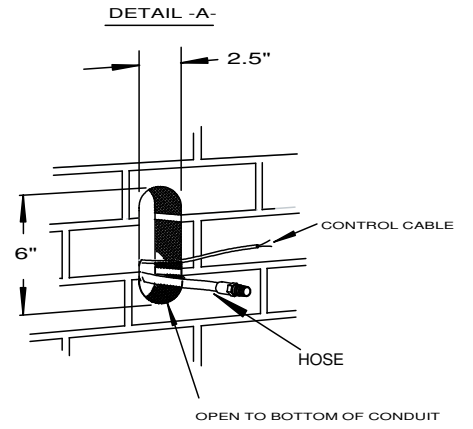

## FEATURES

- Stainless Steel Recessed Key Switch Remote Station
- Shut-off Quick Connect
- Rear Entry
- Stainless Steel Tubing Supply
- Front Port
- Non-Locking Cover
- Key Switch Controls

SMT - Key Switch Remote

**TOLL FREE: 800-548-3373**

115 E. Linden • Rogers, Arkansas 72756 USA  
(479) 636-5776 • Fax: (479) 636-3245

[www.spraymastertech.com](http://www.spraymastertech.com)

SMT - Key Switch Remote

PLAN VIEW

FRONT VIEW

SIDE VIEW

CS- 5220 A

SMT - Key Switch Remote

**Note: 2" PVC CHASES ARE REQUIRED FOR EACH REMOTE STATION AND ARE NOT QUOTED OR SUPPLIED BY SMT**

CS- 5220 B