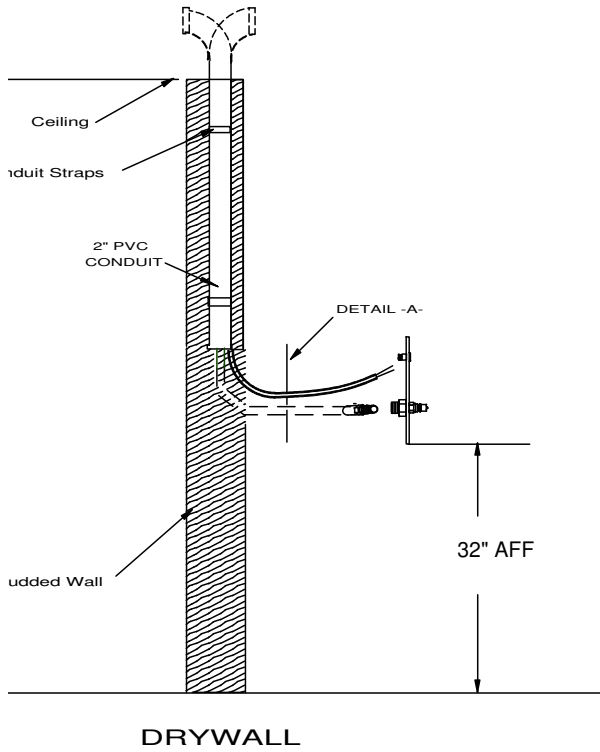

## FEATURES

- Stainless Steel Recessed Key Switch Remote Station
- Shut-off Quick Connect
- Rear Entry
- Stainless Steel Tubing Supply
- Front Port
- Non-Locking Cover
- Key Switch Controls

SMT - Key Switch Remote

**TOLL FREE: 800-548-3373**

115 E. Linden • Rogers, Arkansas 72756 USA  
(479) 636-5776 • Fax: (479) 636-3245

[www.spraymastertech.com](http://www.spraymastertech.com)

SMT - Key Switch Remote

PLAN VIEW

FRONT VIEW

SIDE VIEW

CS- 5220 A

SMT - Key Switch Remote

**Note: 2" PVC CHASES ARE REQUIRED FOR EACH REMOTE STATION AND ARE NOT QUOTED OR SUPPLIED BY SMT**

CS- 5220 B