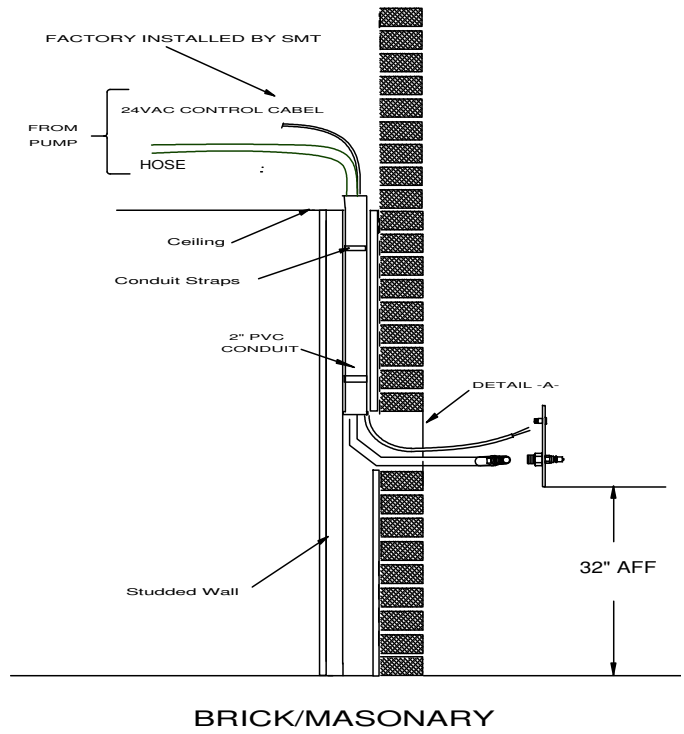

## FEATURES

- Stainless Steel Recessed Key Switch Remote Station
- Shut-off Quick Connect
- Rear Entry
- Stainless Steel Tubing Supply
- Front Port
- Non-Locking Cover
- Key Switch Controls

SMT - Key Switch Remote

**TOLL FREE: 800-548-3373**

115 E. Linden • Rogers, Arkansas 72756 USA  
(479) 636-5776 • Fax: (479) 636-3245

[www.spraymastertech.com](http://www.spraymastertech.com)

SMT - Key Switch Remote

PLAN VIEW

FRONT VIEW

SIDE VIEW

CS- 5220 A

SMT - Key Switch Remote

**Note: 2" PVC CHASES ARE REQUIRED FOR EACH REMOTE STATION AND ARE NOT QUOTED OR SUPPLIED BY SMT**

CS- 5220 B