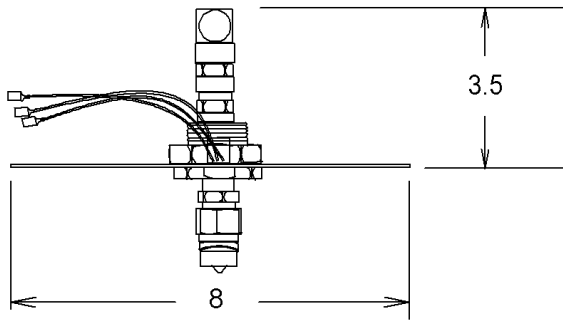

SMT - Key Switch Remote

PLAN VIEW