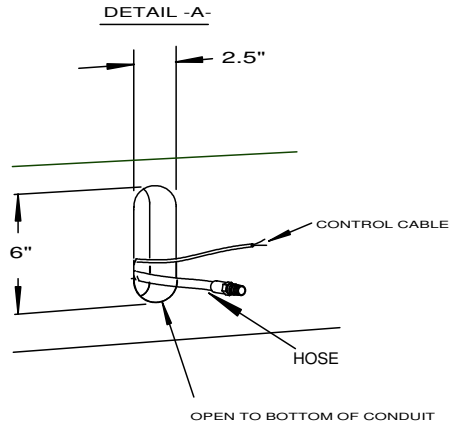

## FEATURES

- Stainless Steel Recessed Key Switch Remote Station
- Shut-off Quick Connect
- Rear Entry
- Stainless Steel Tubing Supply
- Front Port
- Non-Locking Cover
- Key Switch Controls

SMT - Key Switch Remote

**TOLL FREE: 800-548-3373**

115 E. Linden • Rogers, Arkansas 72756 USA  
(479) 636-5776 • Fax: (479) 636-3245

[www.spraymastertech.com](http://www.spraymastertech.com)

SMT - Key Switch Remote

PLAN VIEW

FRONT VIEW

SIDE VIEW

CS- 5220 A

SMT - Key Switch Remote

**Note: 2" PVC CHASES ARE REQUIRED FOR EACH REMOTE STATION AND ARE NOT QUOTED OR SUPPLIED BY SMT**

CS- 5220 B