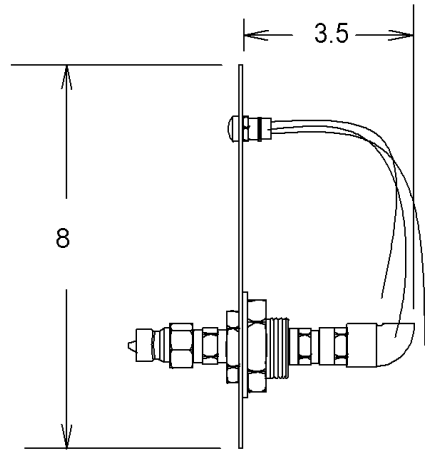

## FEATURES

- Stainless Steel Recessed Key Switch Remote Station
- Shut-off Quick Connect
- Rear Entry
- Stainless Steel Tubing Supply
- Front Port
- Non-Locking Cover
- Key Switch Controls

SMT - Key Switch Remote

**TOLL FREE: 800-548-3373**

115 E. Linden • Rogers, Arkansas 72756 USA  
(479) 636-5776 • Fax: (479) 636-3245

[www.spraymastertech.com](http://www.spraymastertech.com)

SMT - Key Switch Remote

PLAN VIEW

FRONT VIEW

SIDE VIEW

CS- 5220 A

SMT - Key Switch Remote

**Note: 2" PVC CHASES ARE REQUIRED FOR EACH REMOTE STATION AND ARE NOT QUOTED OR SUPPLIED BY SMT**

CS- 5220 B