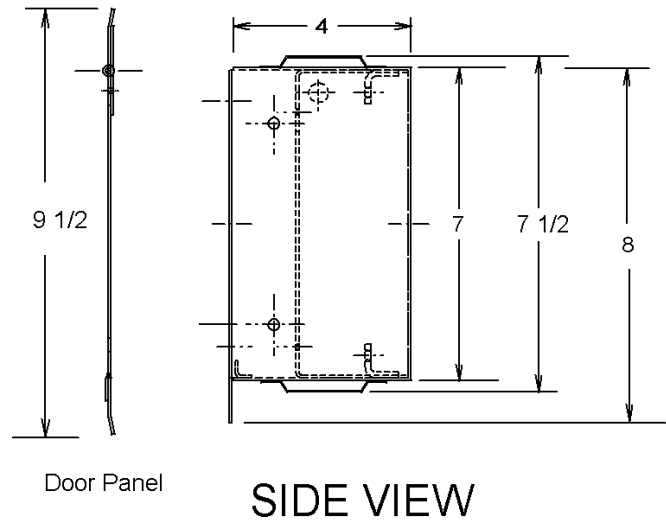

# SMT - New Masonry Remote

Sweep elbow through wall above ceiling

Note: 2" PVC CHASES ARE REQUIRED FOR EACH REMOTE STATION AND ARE NOT QUOTED OR SUPPLIED BY SMT

CS- 5217 B