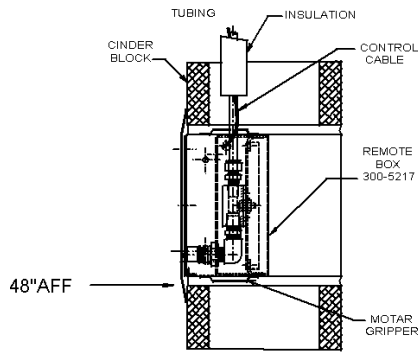

# SMT - New Masonry Remote

Sweep elbow through wall above ceiling

Note: 2" PVC CHASES ARE REQUIRED FOR EACH REMOTE STATION AND ARE NOT QUOTED OR SUPPLIED BY SMT

CS- 5217 B