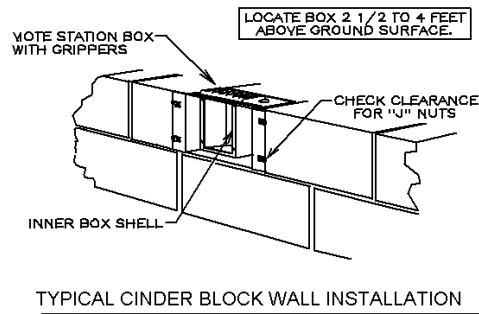

### FEATURES

- Stainless Steel Remote Station with Mortar Grippers
- Shut-off Quick Connect
- Top Entry
- Stainless Steel Tubing Supply
- Front Port
- Locking Cover
- Door Catch
- Electronic Controls

**TOLL FREE: 800-548-3373**

# SMT - New Masonry Remote

Sweep elbow through wall above ceiling

Note: 2" PVC CHASES ARE REQUIRED FOR EACH REMOTE STATION AND ARE NOT QUOTED OR SUPPLIED BY SMT

CS- 5217 B