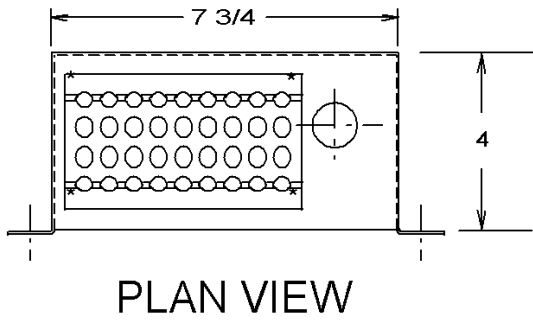

# SMT - New Masonry Remote

Sweep elbow through wall above ceiling

Note: 2" PVC CHASES ARE REQUIRED FOR EACH REMOTE STATION AND ARE NOT QUOTED OR SUPPLIED BY SMT

CS- 5217 B