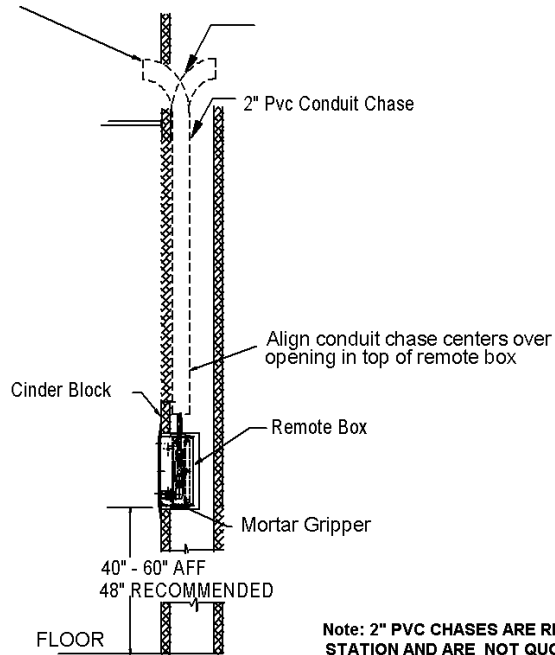

# SMT - New Masonry Remote

Sweep elbow through wall above ceiling

Note: 2" PVC CHASES ARE REQUIRED FOR EACH REMOTE STATION AND ARE NOT QUOTED OR SUPPLIED BY SMT

CS- 5217 B