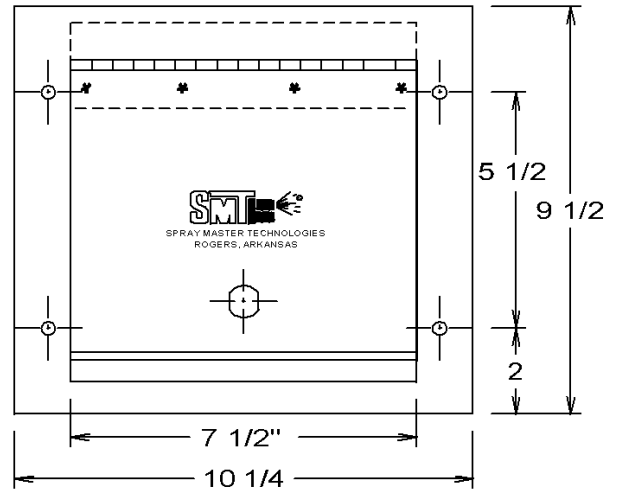

# SMT - New Masonry Remote

Sweep elbow through wall above ceiling

Note: 2" PVC CHASES ARE REQUIRED FOR EACH REMOTE STATION AND ARE NOT QUOTED OR SUPPLIED BY SMT

CS- 5217 B