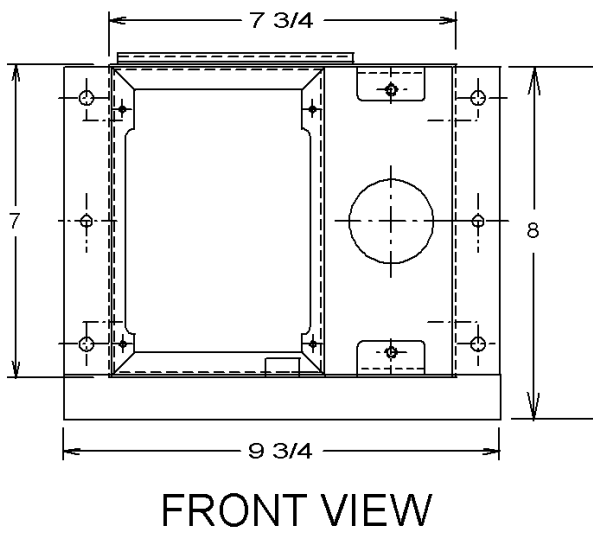

# SMT - New Masonry Remote

Sweep elbow through wall above ceiling

Note: 2" PVC CHASES ARE REQUIRED FOR EACH REMOTE STATION AND ARE NOT QUOTED OR SUPPLIED BY SMT

CS- 5217 B