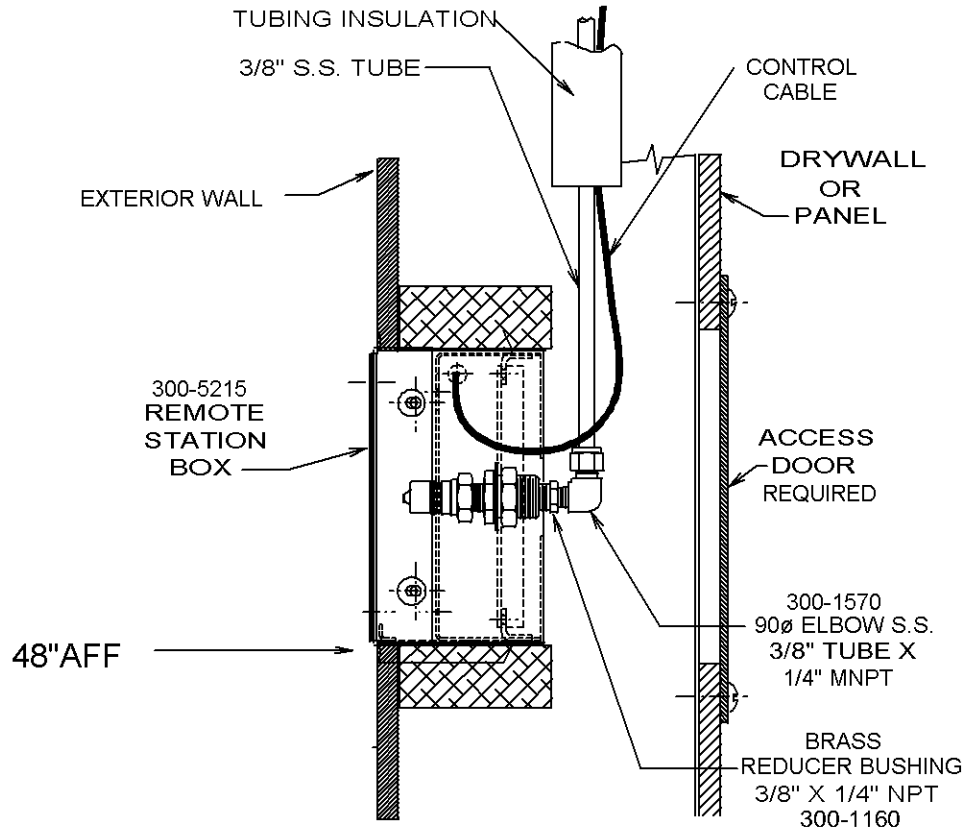

PRODUCT: _____

SKU NUMBER: _____

QUANTITY: _____

300-5215 Non-Masonry

FEATURES

- Stainless Steel Remote Station
- Shut-off Quick Connect
- Rear Entry
- Stainless Steel Tubing Supply
- Front Port
- Locking Cover
- Door Catch
- Electronic Controls

Door Panel

SIDE VIEW

SMT - Non-Masonry Remote

CS- 5215 B