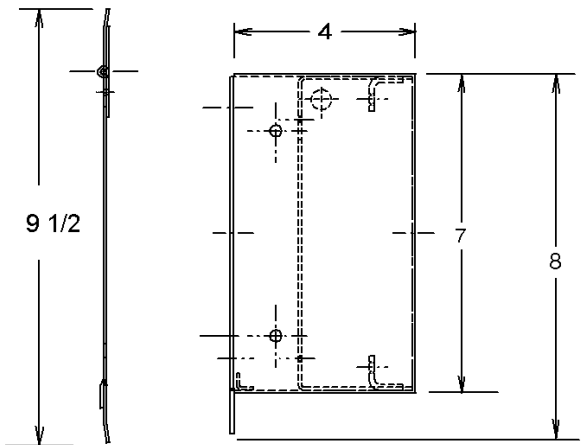

SMT - Non-Masonry Remote

TOLL FREE: 800-548-3373

115 E. Linden • Rogers, Arkansas 72756 USA
 (479) 636-5776 • Fax: (479) 636-3245

www.spraymastertech.com

PLAN VIEW

Front View with door panel installed

FRONT VIEW

Door Panel

SIDE VIEW

SMT - Non-Masonry Remote

CS- 5215 B