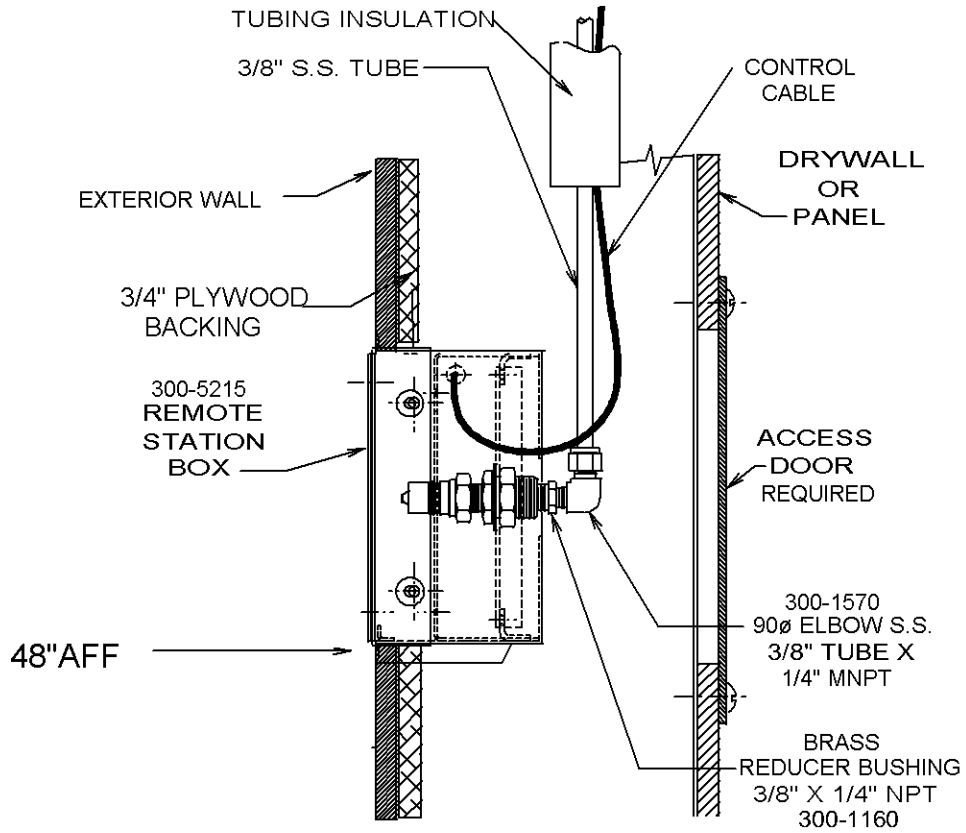

PRODUCT: _____

SKU NUMBER: _____

QUANTITY: _____

300-5215 Non-Masonry

FEATURES

- Stainless Steel Remote Station
- Shut-off Quick Connect
- Rear Entry
- Stainless Steel Tubing Supply
- Front Port
- Locking Cover
- Door Catch
- Electronic Controls

SMT - Non-Masonry Remote

TOLL FREE: 800-548-3373

115 E. Linden • Rogers, Arkansas 72756 USA
 (479) 636-5776 • Fax: (479) 636-3245

www.spraymastertech.com

PLAN VIEW

Front View with door panel installed

FRONT VIEW

Door Panel

SIDE VIEW

SMT - Non-Masonry Remote

CS- 5215 B