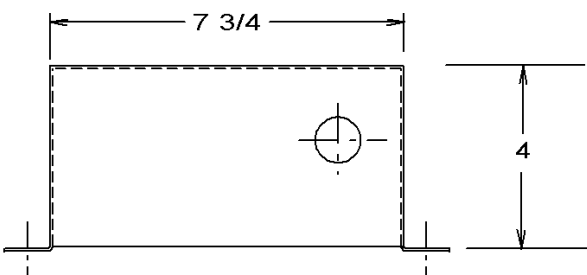

PRODUCT: _____

SKU NUMBER: _____

QUANTITY: _____

300-5215 Non-Masonry

FEATURES

- Stainless Steel Remote Station
- Shut-off Quick Connect
- Rear Entry
- Stainless Steel Tubing Supply
- Front Port
- Locking Cover
- Door Catch
- Electronic Controls

SMT - Non-Masonry Remote

TOLL FREE: 800-548-3373

115 E. Linden • Rogers, Arkansas 72756 USA
 (479) 636-5776 • Fax: (479) 636-3245

www.spraymastertech.com

PLAN VIEW

Front View with door panel installed

FRONT VIEW

Door Panel

SIDE VIEW

SMT - Non-Masonry Remote

CS- 5215 B