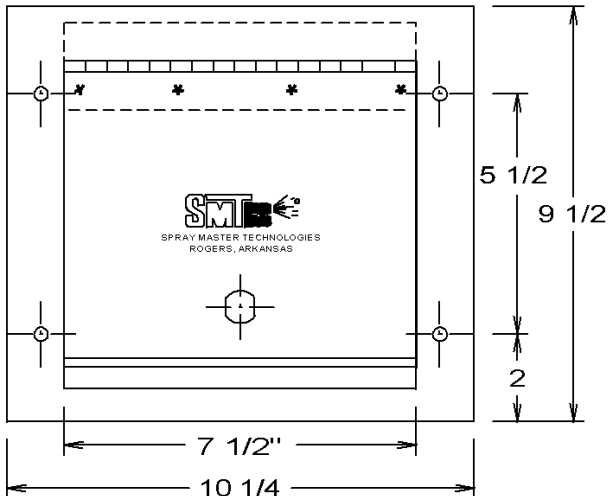

SMT - Non-Masonry Remote

TOLL FREE: 800-548-3373

115 E. Linden • Rogers, Arkansas 72756 USA
 (479) 636-5776 • Fax: (479) 636-3245

www.spraymastertech.com

PLAN VIEW

Front View with door panel installed

FRONT VIEW

Door Panel

SIDE VIEW

SMT - Non-Masonry Remote

CS- 5215 B