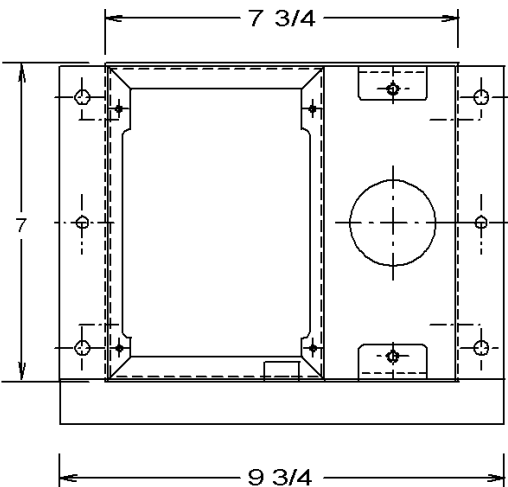

SMT - Non-Masonry Remote

TOLL FREE: 800-548-3373

115 E. Linden • Rogers, Arkansas 72756 USA
 (479) 636-5776 • Fax: (479) 636-3245

www.spraymastertech.com

PLAN VIEW

Front View with door panel installed

FRONT VIEW

Door Panel

SIDE VIEW

SMT - Non-Masonry Remote

CS- 5215 B