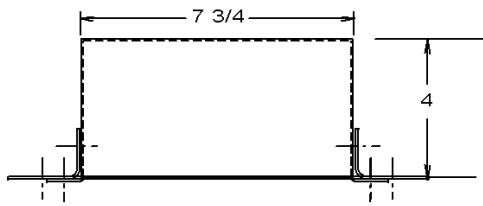

PRODUCT: _____

SKU NUMBER: _____

QUANTITY: _____

300-5214 Retro-Fit

FEATURES

- Stainless Steel Recessed for Retro-Fit Existing Masonry Remote Station
- Shut-off Quick Connect
- Includes Stainless Steel Mounting Plate
- Rear Entry
- Stainless Steel Tubing Supply
- Front Port
- Locking Cover
- Door Catch
- Electronic Controls

Front View with door panel installed

FRONT

SIDE VIEW

SMT - Retro-Fit Existing Masonry Remote

CS-5214 B