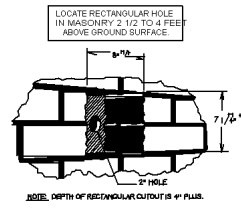

Front View with door panel installed

FRONT

SIDE VIEW

SMT - Retro-Fit Existing Masonry Remote

CS-5214 B