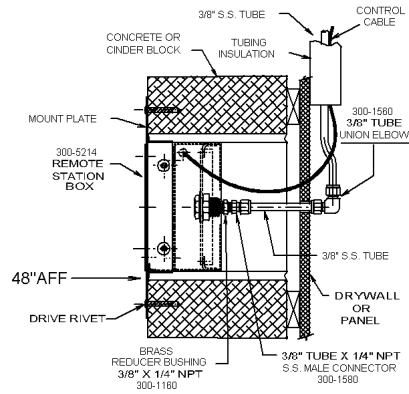

PRODUCT: _____

SKU NUMBER: _____

QUANTITY: _____

300-5214 Retro-Fit

FEATURES

- Stainless Steel Recessed for Retro-Fit Existing Masonry Remote Station
- Shut-off Quick Connect
- Includes Stainless Steel Mounting Plate
- Rear Entry
- Stainless Steel Tubing Supply
- Front Port
- Locking Cover
- Door Catch
- Electronic Controls

Front View with door panel installed

FRONT

SIDE VIEW

SMT - Retro-Fit Existing Masonry Remote

CS-5214 B