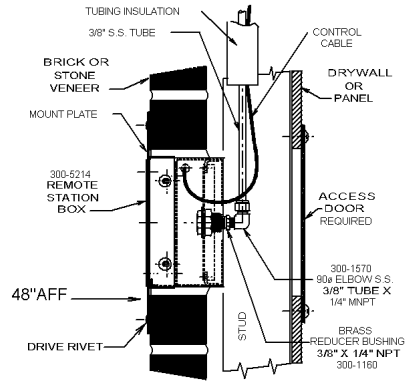

PRODUCT: _____

SKU NUMBER: _____

QUANTITY: _____

300-5214 Retro-Fit

FEATURES

- Stainless Steel Recessed for Retro-Fit Existing Masonry Remote Station
- Shut-off Quick Connect
- Includes Stainless Steel Mounting Plate
- Rear Entry
- Stainless Steel Tubing Supply
- Front Port
- Locking Cover
- Door Catch
- Electronic Controls

Front View with door panel installed

FRONT

SIDE VIEW

SMT - Retro-Fit Existing Masonry Remote

CS-5214 B