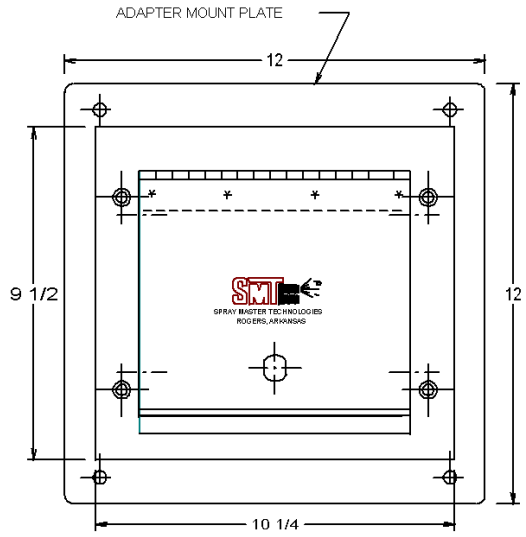

PRODUCT: _____

SKU NUMBER: _____

QUANTITY: _____

300-5214 Retro-Fit

FEATURES

- Stainless Steel Recessed for Retro-Fit Existing Masonry Remote Station
- Shut-off Quick Connect
- Includes Stainless Steel Mounting Plate
- Rear Entry
- Stainless Steel Tubing Supply
- Front Port
- Locking Cover
- Door Catch
- Electronic Controls

SMT - Retro-Fit Existing Masonry Remote

TOLL FREE: 800-548-3373

115 E. Linden • Rogers, Arkansas 72756 USA
(479) 636-5776 • Fax: (479) 636-3245

www.spraymastertech.com

SMT - Retro-Fit Existing Masonry Remote

Front View with door panel installed

FRONT

SIDE VIEW

SMT - Retro-Fit Existing Masonry Remote

CS-5214 B