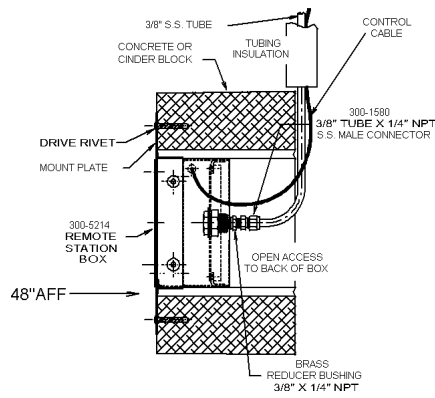

PRODUCT: _____

SKU NUMBER: _____

QUANTITY: _____

300-5214 Retro-Fit

FEATURES

- Stainless Steel Recessed for Retro-Fit Existing Masonry Remote Station
- Shut-off Quick Connect
- Includes Stainless Steel Mounting Plate
- Rear Entry
- Stainless Steel Tubing Supply
- Front Port
- Locking Cover
- Door Catch
- Electronic Controls

Front View with door panel installed

FRONT

SIDE VIEW

SMT - Retro-Fit Existing Masonry Remote

CS-5214 B