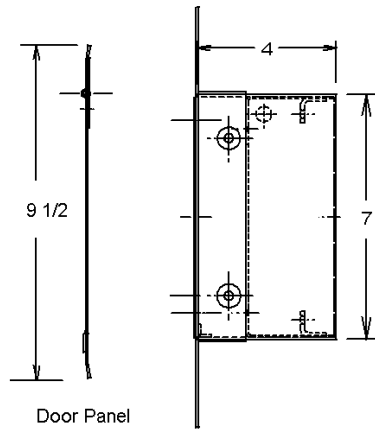

PRODUCT: _____

SKU NUMBER: _____

QUANTITY: _____

300-5214 Retro-Fit

FEATURES

- Stainless Steel Recessed for Retro-Fit Existing Masonry Remote Station
- Shut-off Quick Connect
- Includes Stainless Steel Mounting Plate
- Rear Entry
- Stainless Steel Tubing Supply
- Front Port
- Locking Cover
- Door Catch
- Electronic Controls

Front View with door panel installed

FRONT

SIDE VIEW

SMT - Retro-Fit Existing Masonry Remote

CS-5214 B