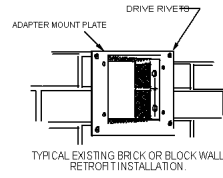

PRODUCT: _____

SKU NUMBER: _____

QUANTITY: _____

300-5214 Retro-Fit

FEATURES

- Stainless Steel Recessed for Retro-Fit Existing Masonry Remote Station
- Shut-off Quick Connect
- Includes Stainless Steel Mounting Plate
- Rear Entry
- Stainless Steel Tubing Supply
- Front Port
- Locking Cover
- Door Catch
- Electronic Controls

Front View with door panel installed

FRONT

SIDE VIEW

SMT - Retro-Fit Existing Masonry Remote

CS-5214 B