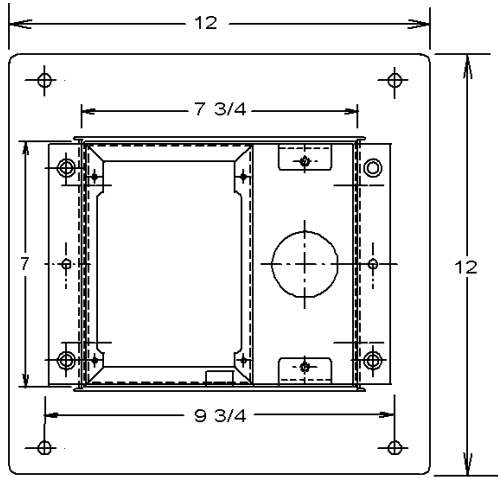

PRODUCT: _____

SKU NUMBER: _____

QUANTITY: _____

300-5214 Retro-Fit

FEATURES

- Stainless Steel Recessed for Retro-Fit Existing Masonry Remote Station
- Shut-off Quick Connect
- Includes Stainless Steel Mounting Plate
- Rear Entry
- Stainless Steel Tubing Supply
- Front Port
- Locking Cover
- Door Catch
- Electronic Controls

Front View with door panel installed

FRONT

SIDE VIEW

SMT - Retro-Fit Existing Masonry Remote

CS-5214 B