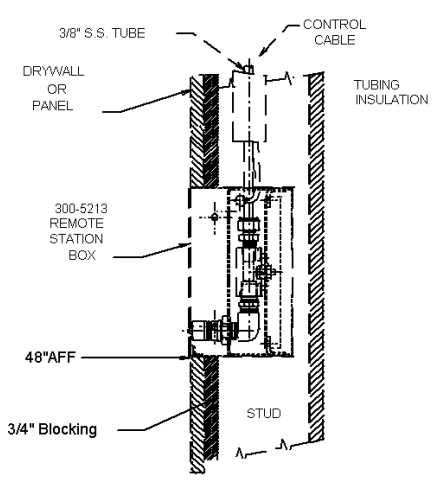

PRODUCT: _____

SKU NUMBER: _____

QUANTITY: _____

300-5213 Non-Masonry

FEATURES

- Stainless Steel Remote Station
- Shut-off Quick Connect
- Top Entry
- Stainless Steel Tubing Supply
- Front Port
- Locking Cover
- Door Catch
- Electronic Controls

FRONT VIEW

Door Panel

SIDE VIEW

SMT - Non-Masonry Remote

Note: 2" PVC CHASES ARE REQUIRED FOR EACH REMOTE STATION AND ARE NOT QUOTED OR SUPPLIED BY SMT

Single Layer Side View

CS- 5213 B