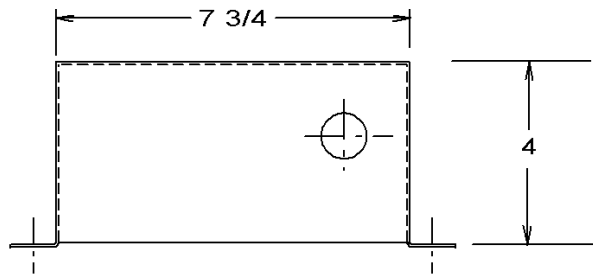

SMT - Non-Masonry Remote

PLAN VIEW