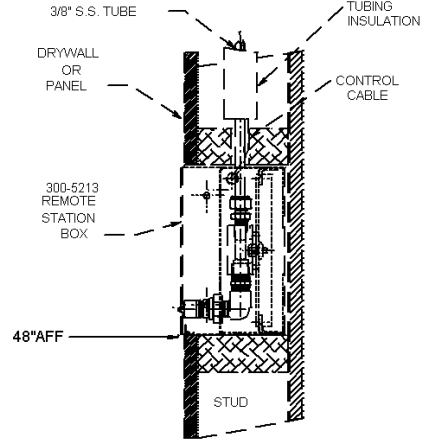

FRONT VIEW

Door Panel

SIDE VIEW

SMT - Non-Masonry Remote

Note: 2" PVC CHASES ARE REQUIRED FOR EACH REMOTE STATION AND ARE NOT QUOTED OR SUPPLIED BY SMT

Single Layer Side View

CS- 5213 B