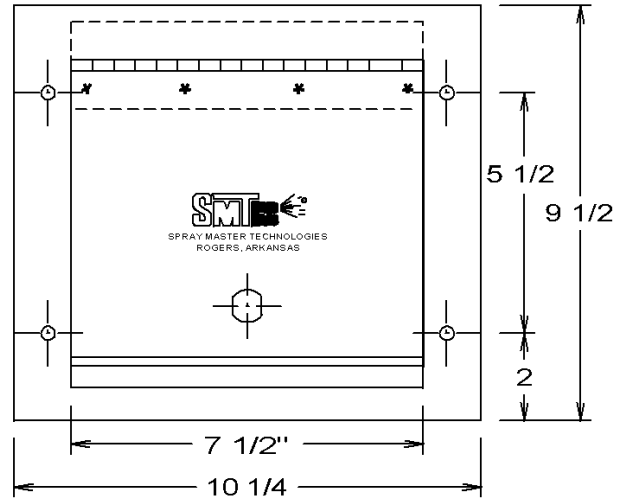

SMT - Non-Masonry Remote

TOLL FREE: 800-548-3373

115 E. Linden • Rogers, Arkansas 72756 USA
 (479) 636-5776 • Fax: (479) 636-3245

www.spraymastertech.com

SMT - Non-Masonry Remote

PLAN VIEW

Front View with door panel installed

FRONT VIEW

Door Panel

SIDE VIEW

SMT - Non-Masonry Remote

Note: 2" PVC CHASES ARE REQUIRED FOR EACH REMOTE STATION AND ARE NOT QUOTED OR SUPPLIED BY SMT

Single Layer Side View

CS- 5213 B