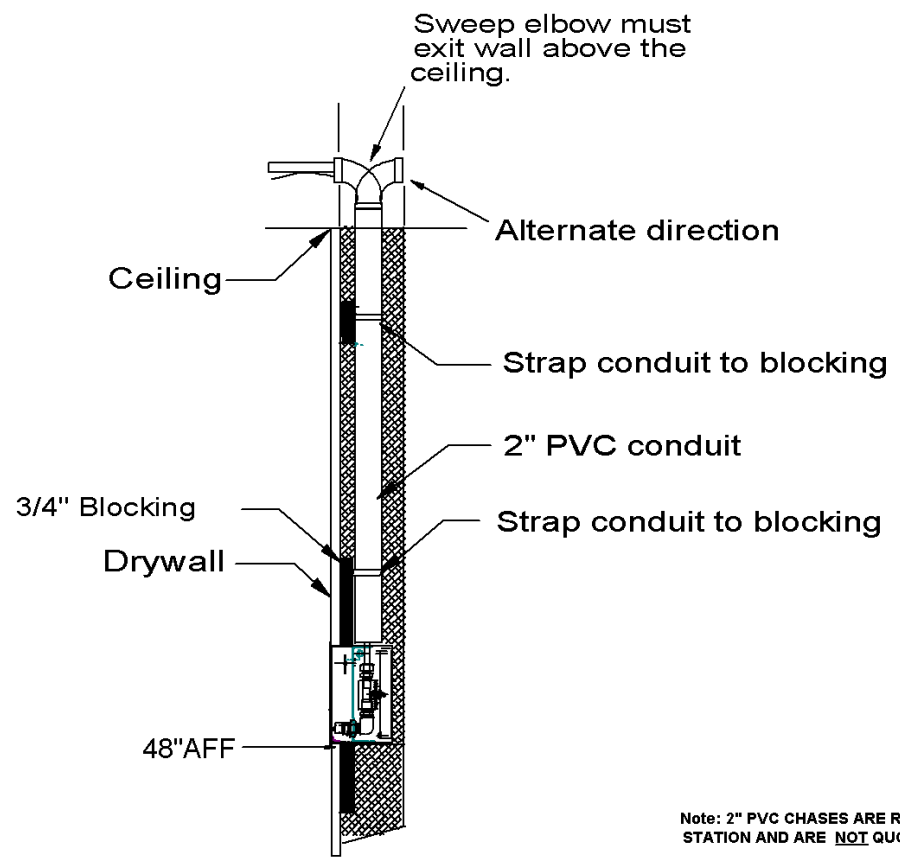

PRODUCT: _____

SKU NUMBER: _____

QUANTITY: _____

300-5213 Non-Masonry

FEATURES

- Stainless Steel Remote Station
- Shut-off Quick Connect
- Top Entry
- Stainless Steel Tubing Supply
- Front Port
- Locking Cover
- Door Catch
- Electronic Controls

SMT - Non-Masonry Remote

TOLL FREE: 800-548-3373

115 E. Linden • Rogers, Arkansas 72756 USA
 (479) 636-5776 • Fax: (479) 636-3245

www.spraymastertech.com

SMT - Non-Masonry Remote

PLAN VIEW

Front View with door panel installed

FRONT VIEW

Door Panel

SIDE VIEW

SMT - Non-Masonry Remote

Note: 2" PVC CHASES ARE REQUIRED FOR EACH REMOTE STATION AND ARE NOT QUOTED OR SUPPLIED BY SMT

Single Layer Side View

CS- 5213 B