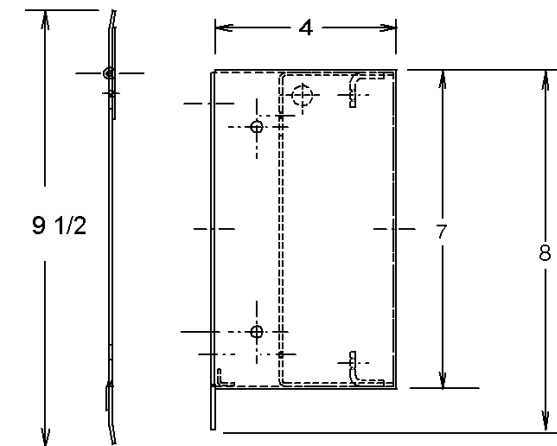

SMT - Non-Masonry Remote

TOLL FREE: 800-548-3373

115 E. Linden • Rogers, Arkansas 72756 USA
 (479) 636-5776 • Fax: (479) 636-3245

www.spraymastertech.com

SMT - Non-Masonry Remote

PLAN VIEW

Front View with door panel installed

FRONT VIEW

Door Panel

SIDE VIEW

SMT - Non-Masonry Remote

Note: 2" PVC CHASES ARE REQUIRED FOR EACH REMOTE STATION AND ARE NOT QUOTED OR SUPPLIED BY SMT

Single Layer Side View

CS- 5213 B