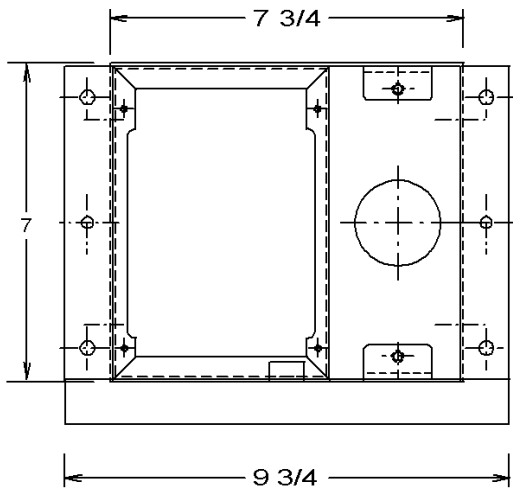

FRONT VIEW

Door Panel

SIDE VIEW

SMT - Non-Masonry Remote

Note: 2" PVC CHASES ARE REQUIRED FOR EACH REMOTE STATION AND ARE NOT QUOTED OR SUPPLIED BY SMT

Single Layer Side View

CS- 5213 B