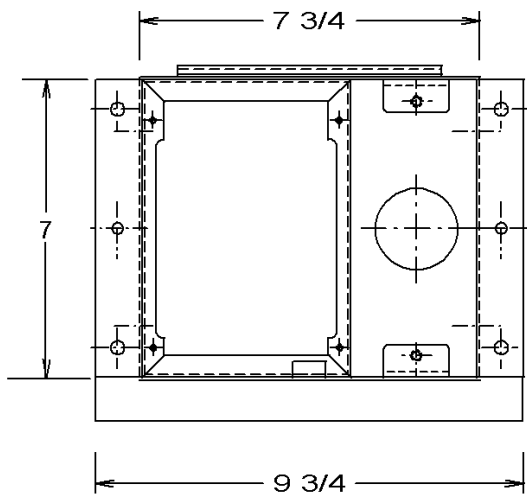

TOLL FREE: 800-548-3373

115 E. Linden • Rogers, Arkansas 72756 USA
(479) 636-5776 • Fax: (479) 636-3245

www.spraymastertech.com

PLAN VIEW

Front View with door panel installed

FRONT VIEW

Door Panel

SIDE VIEW