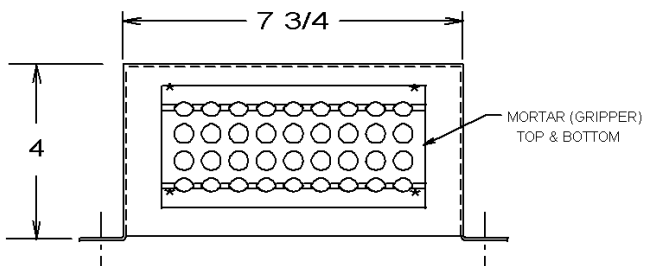

PRODUCT: _____

SKU NUMBER: _____

QUANTITY: _____

SMT - New Masonry Remote

300-5212 New Masonry

FEATURES

- Stainless Steel Remote Station with Mortar Grippers
- Shut-off Quick Connect
- Rear Entry
- Stainless Steel Tubing Supply
- Front Port
- Locking Cover
- Door Catch
- Electronic Controls

TOLL FREE: 800-548-3373

115 E. Linden • Rogers, Arkansas 72756 USA
(479) 636-5776 • Fax: (479) 636-3245

www.spraymastertech.com

PLAN VIEW

Front View with door panel installed

FRONT VIEW

Door Panel

SIDE VIEW