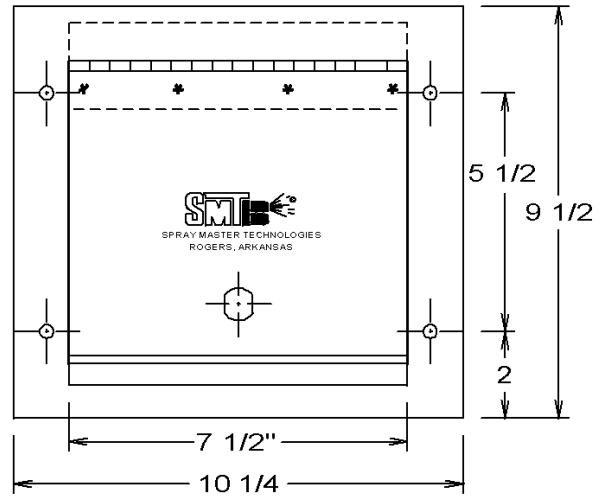

PRODUCT: _____

SKU NUMBER: _____

QUANTITY: _____

SMT - New Masonry Remote

300-5212 New Masonry

FEATURES

- Stainless Steel Remote Station with Mortar Grippers
- Shut-off Quick Connect
- Rear Entry
- Stainless Steel Tubing Supply
- Front Port
- Locking Cover
- Door Catch
- Electronic Controls

TOLL FREE: 800-548-3373

115 E. Linden • Rogers, Arkansas 72756 USA
(479) 636-5776 • Fax: (479) 636-3245

www.spraymastertech.com

PLAN VIEW

Front View with door panel installed

FRONT VIEW

Door Panel

SIDE VIEW