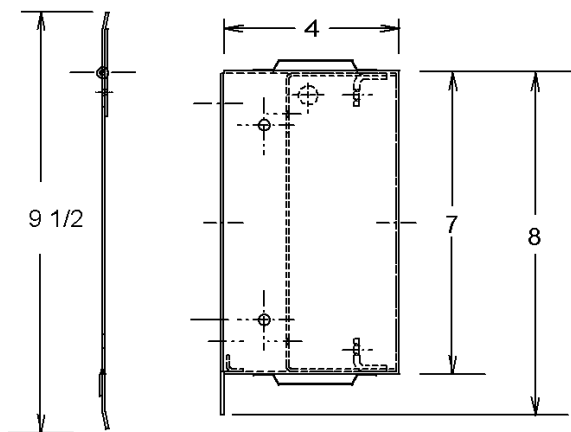

TOLL FREE: 800-548-3373

115 E. Linden • Rogers, Arkansas 72756 USA
(479) 636-5776 • Fax: (479) 636-3245

www.spraymastertech.com

PLAN VIEW

Front View with door panel installed

FRONT VIEW

Door Panel

SIDE VIEW