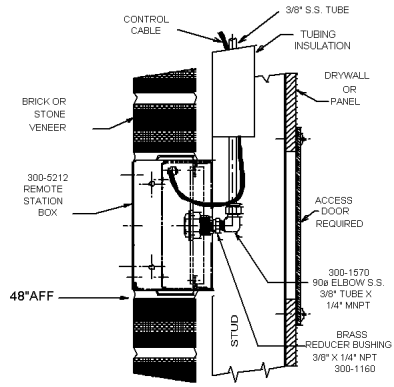

PRODUCT: _____

SKU NUMBER: _____

QUANTITY: _____

SMT - New Masonry Remote

300-5212 New Masonry

FEATURES

- Stainless Steel Remote Station with Mortar Grippers
- Shut-off Quick Connect
- Rear Entry
- Stainless Steel Tubing Supply
- Front Port
- Locking Cover
- Door Catch
- Electronic Controls

TOLL FREE: 800-548-3373

115 E. Linden • Rogers, Arkansas 72756 USA
(479) 636-5776 • Fax: (479) 636-3245

www.spraymastertech.com

PLAN VIEW

Front View with door panel installed

FRONT VIEW

Door Panel

SIDE VIEW

SMT - New Masonry Remote

CS-5212 B