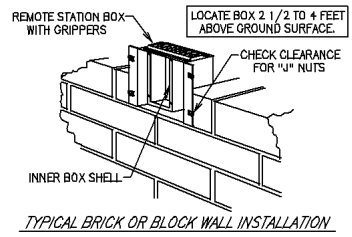

SMT - New Masonry Remote

CS-5212 B