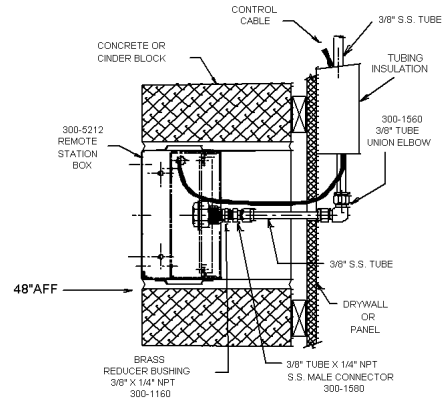

PRODUCT: _____

SKU NUMBER: _____

QUANTITY: _____

SMT - New Masonry Remote

300-5212 New Masonry

FEATURES

- Stainless Steel Remote Station with Mortar Grippers
- Shut-off Quick Connect
- Rear Entry
- Stainless Steel Tubing Supply
- Front Port
- Locking Cover
- Door Catch
- Electronic Controls

TOLL FREE: 800-548-3373

115 E. Linden • Rogers, Arkansas 72756 USA
(479) 636-5776 • Fax: (479) 636-3245

www.spraymastertech.com

PLAN VIEW

Front View with door panel installed

FRONT VIEW

Door Panel

SIDE VIEW

SMT - New Masonry Remote

CS-5212 B