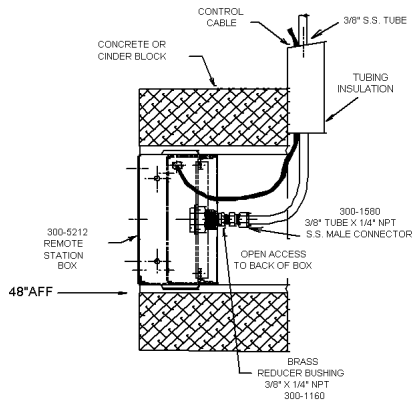

PRODUCT: _____

SKU NUMBER: _____

QUANTITY: _____

SMT - New Masonry Remote

300-5212 New Masonry

FEATURES

- Stainless Steel Remote Station with Mortar Grippers
- Shut-off Quick Connect
- Rear Entry
- Stainless Steel Tubing Supply
- Front Port
- Locking Cover
- Door Catch
- Electronic Controls

TOLL FREE: 800-548-3373

115 E. Linden • Rogers, Arkansas 72756 USA
(479) 636-5776 • Fax: (479) 636-3245

www.spraymastertech.com

PLAN VIEW

Front View with door panel installed

FRONT VIEW

Door Panel

SIDE VIEW

SMT - New Masonry Remote

CS-5212 B