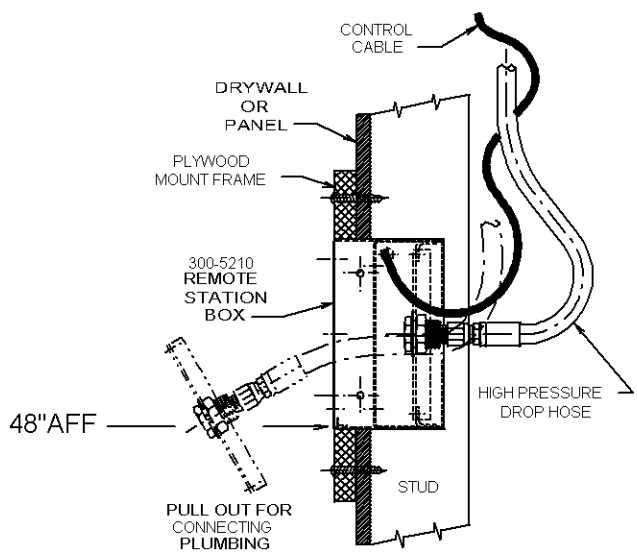

PRODUCT: _____

SKU NUMBER: _____

QUANTITY: _____

300-5210 Non-Masonry

FEATURES

- Stainless Steel Remote Station
- Shut-off Quick Connect
- Rear Entry
- High Pressure Hose Supply
- Front Port
- Locking Cover
- Door Catch
- Electronic Controls

SMT - Non-Masonry Remote

TOLL FREE: 800-548-3373

115 E. Linden • Rogers, Arkansas 72756 USA
 (479) 636-5776 • Fax: (479) 636-3245

www.spraymastertech.com

PLAN VIEW

Front View with door panel installed

FRONT VIEW

Door Panel

SIDE VIEW

SMT - Non-Masonry Remote

CS- 5210 B