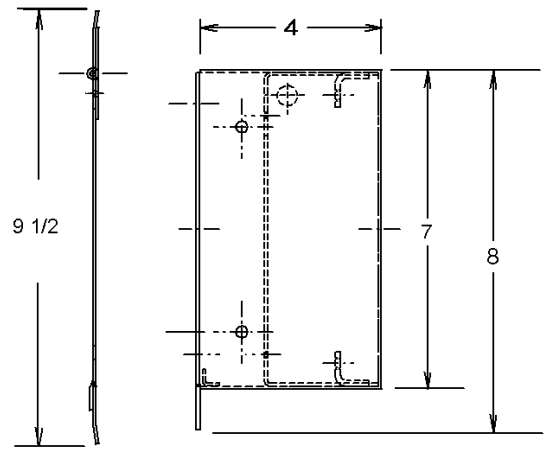

SMT - Non-Masonry Remote

TOLL FREE: 800-548-3373

115 E. Linden • Rogers, Arkansas 72756 USA
 (479) 636-5776 • Fax: (479) 636-3245

www.spraymastertech.com

PLAN VIEW

Front View with door panel installed

FRONT VIEW

Door Panel

SIDE VIEW

SMT - Non-Masonry Remote

CS- 5210 B