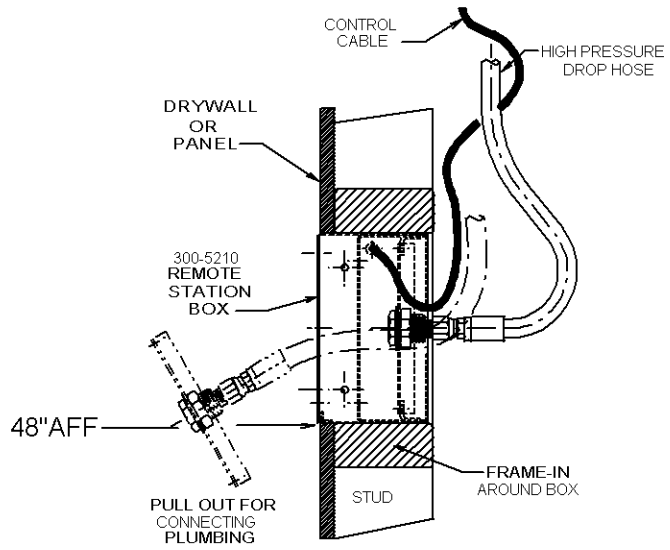

PRODUCT: _____

SKU NUMBER: _____

QUANTITY: _____

300-5210 Non-Masonry

FEATURES

- Stainless Steel Remote Station
- Shut-off Quick Connect
- Rear Entry
- High Pressure Hose Supply
- Front Port
- Locking Cover
- Door Catch
- Electronic Controls

SMT - Non-Masonry Remote

TOLL FREE: 800-548-3373

115 E. Linden • Rogers, Arkansas 72756 USA
 (479) 636-5776 • Fax: (479) 636-3245

www.spraymastertech.com

PLAN VIEW

Front View with door panel installed

FRONT VIEW

Door Panel

SIDE VIEW

SMT - Non-Masonry Remote

CS- 5210 B