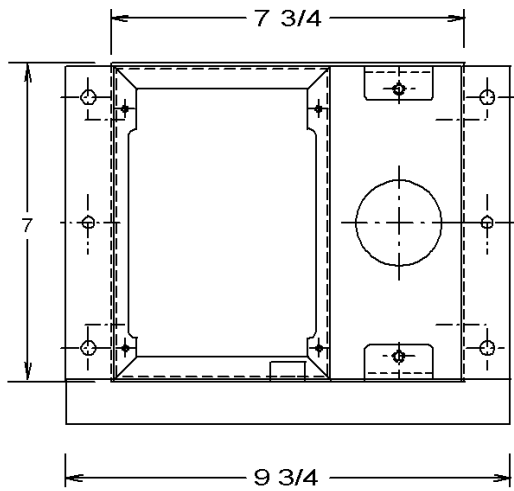

SMT - Non-Masonry Remote

TOLL FREE: 800-548-3373

115 E. Linden • Rogers, Arkansas 72756 USA
 (479) 636-5776 • Fax: (479) 636-3245

www.spraymastertech.com

PLAN VIEW

Front View with door panel installed

FRONT VIEW

Door Panel

SIDE VIEW

SMT - Non-Masonry Remote

CS- 5210 B