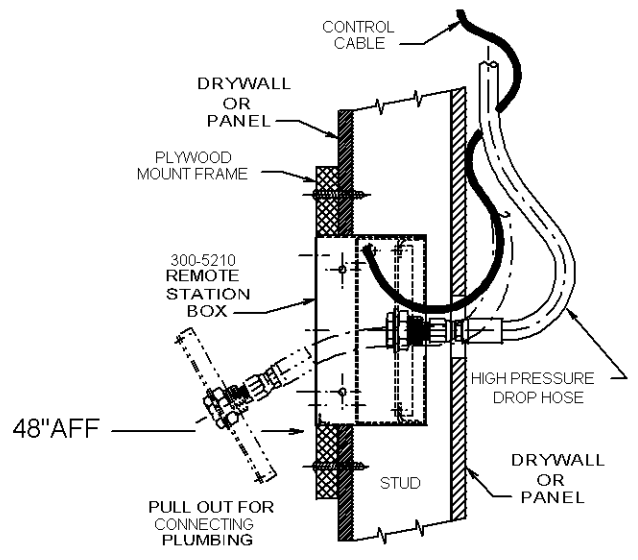

PRODUCT: _____

SKU NUMBER: _____

QUANTITY: _____

300-5210 Non-Masonry

FEATURES

- Stainless Steel Remote Station
- Shut-off Quick Connect
- Rear Entry
- High Pressure Hose Supply
- Front Port
- Locking Cover
- Door Catch
- Electronic Controls

SMT - Non-Masonry Remote

TOLL FREE: 800-548-3373

115 E. Linden • Rogers, Arkansas 72756 USA
 (479) 636-5776 • Fax: (479) 636-3245

www.spraymastertech.com

PLAN VIEW

Front View with door panel installed

FRONT VIEW

Door Panel

SIDE VIEW

SMT - Non-Masonry Remote

CS- 5210 B