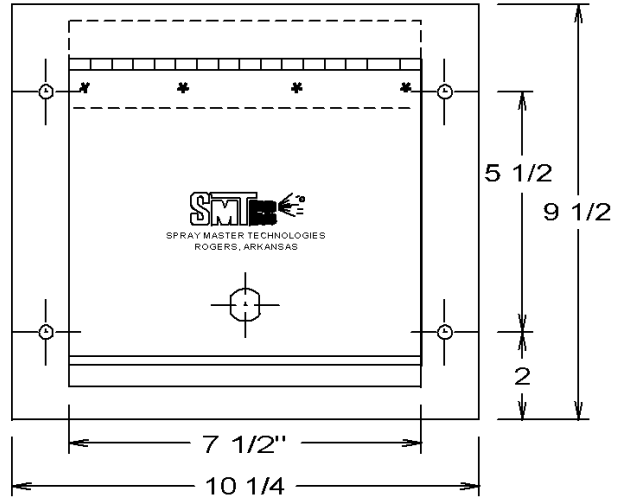

SMT - Non-Masonry Remote

TOLL FREE: 800-548-3373

115 E. Linden • Rogers, Arkansas 72756 USA
 (479) 636-5776 • Fax: (479) 636-3245

www.spraymastertech.com

PLAN VIEW

Front View with door panel installed

FRONT VIEW

Door Panel

SIDE VIEW

SMT - Non-Masonry Remote

CS- 5210 B