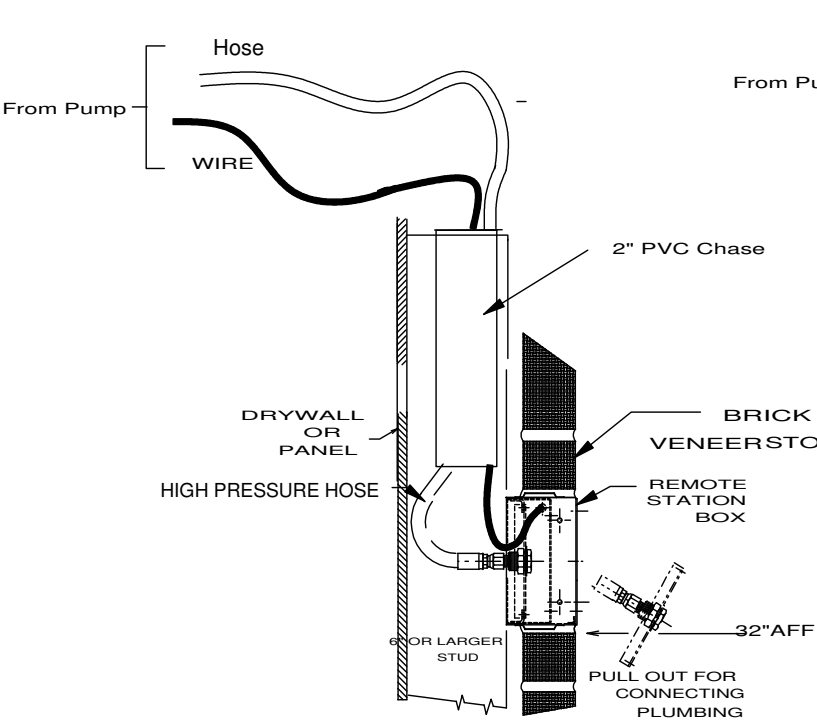

PRODUCT: _____

SKU NUMBER: _____

QUANTITY: _____

300-5202 New Masonry Construction

FEATURES

- Stainless Steel Remote Station with Mortar Grippers
- Shut-Off Quick Connect
- Rear Entry
- 9 Foot Hi-Pressure Hose Supply
- Front Port
- Non Locking Cover
- Door Catch
- Key Switch Controls

Door Panel

SIDE VIEW

NOTE: BOX IS SHOWN EMPTY OF CONTROL PANEL AND OTHER PARTS FOR CLARIFICATION

SMT - New Masonry Remote

TYPICAL BRICK OR BLOCK WALL INSTALLATION

Note: 2" PVC CHASES ARE REQUIRED FOR EACH REMOTE STATION AND ARE NOT QUOTED OR SUPPLIED BY SMT