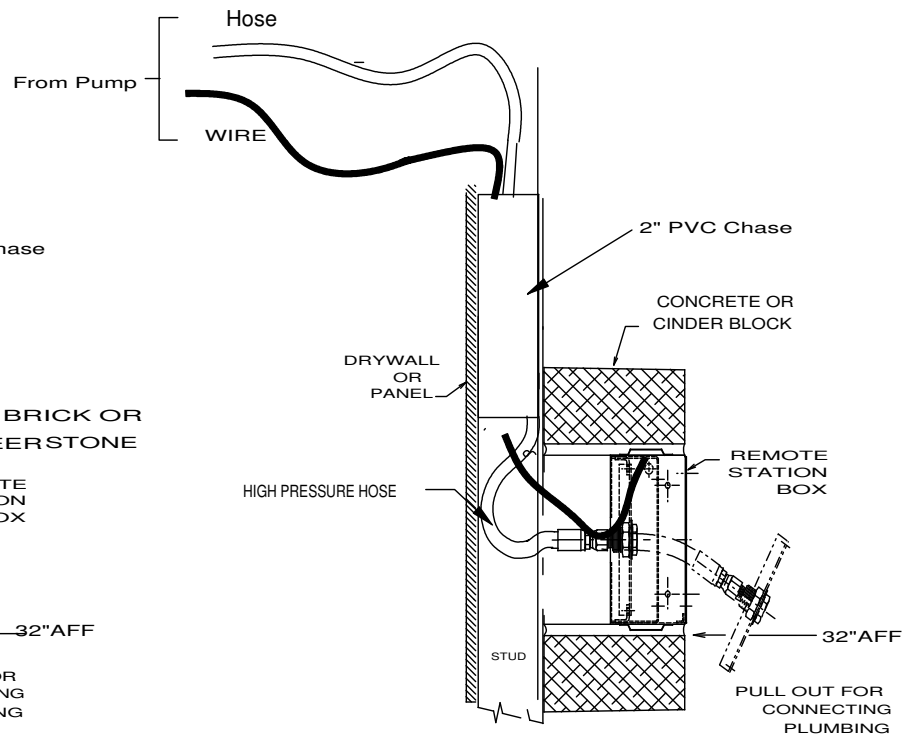

PRODUCT: _____

SKU NUMBER: _____

QUANTITY: _____

300-5202 New Masonry Construction

FEATURES

- Stainless Steel Remote Station with Mortar Grippers
- Shut-Off Quick Connect
- Rear Entry
- 9 Foot Hi-Pressure Hose Supply
- Front Port
- Non Locking Cover
- Door Catch
- Key Switch Controls

Door Panel

SIDE VIEW

NOTE: BOX IS SHOWN EMPTY OF CONTROL PANEL AND OTHER PARTS FOR CLARIFICATION

SMT - New Masonry Remote

TYPICAL BRICK OR BLOCK WALL INSTALLATION

Note: 2" PVC CHASES ARE REQUIRED FOR EACH REMOTE STATION AND ARE NOT QUOTED OR SUPPLIED BY SMT