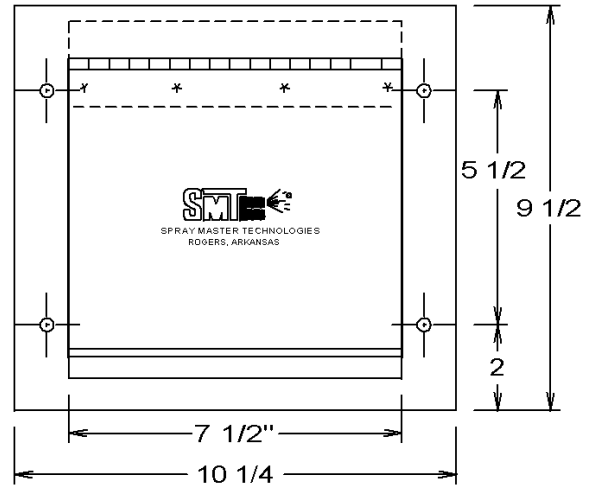

PRODUCT: _____

SKU NUMBER: _____

QUANTITY: _____

300-5202 New Masonry Construction

FEATURES

- Stainless Steel Remote Station with Mortar Grippers
- Shut-Off Quick Connect
- Rear Entry
- 9 Foot Hi-Pressure Hose Supply
- Front Port
- Non Locking Cover
- Door Catch
- Key Switch Controls

SMT - New Masonry Remote

TOLL FREE: 800-548-3373

115 E. Linden • Rogers, Arkansas 72756 USA
(479) 636-5776 • Fax: (479) 636-3245

www.spraymastertech.com

PLAN VIEW

Front View with door panel installed

FRONT VIEW

Door Panel

SIDE VIEW

NOTE: BOX IS SHOWN EMPTY OF CONTROL PANEL AND OTHER PARTS FOR CLARIFICATION

SMT - New Masonry Remote

TYPICAL BRICK OR BLOCK WALL INSTALLATION

Note: 2" PVC CHASES ARE REQUIRED FOR EACH REMOTE STATION AND ARE NOT QUOTED OR SUPPLIED BY SMT