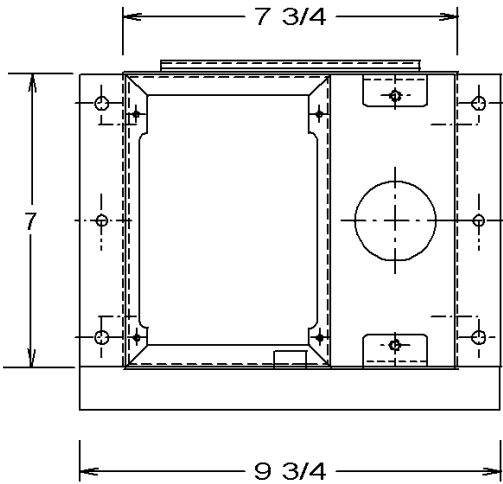

PRODUCT: _____

SKU NUMBER: _____

QUANTITY: _____

300-5202 New Masonry Construction

FEATURES

- Stainless Steel Remote Station with Mortar Grippers
- Shut-Off Quick Connect
- Rear Entry
- 9 Foot Hi-Pressure Hose Supply
- Front Port
- Non Locking Cover
- Door Catch
- Key Switch Controls

SMT - New Masonry Remote

TOLL FREE: 800-548-3373

115 E. Linden • Rogers, Arkansas 72756 USA
(479) 636-5776 • Fax: (479) 636-3245

www.spraymastertech.com

PLAN VIEW

Front View with door panel installed

FRONT VIEW

Door Panel

SIDE VIEW

NOTE: BOX IS SHOWN EMPTY OF CONTROL PANEL AND OTHER PARTS FOR CLARIFICATION

SMT - New Masonry Remote

TYPICAL BRICK OR BLOCK WALL INSTALLATION

Note: 2" PVC CHASES ARE REQUIRED FOR EACH REMOTE STATION AND ARE NOT QUOTED OR SUPPLIED BY SMT