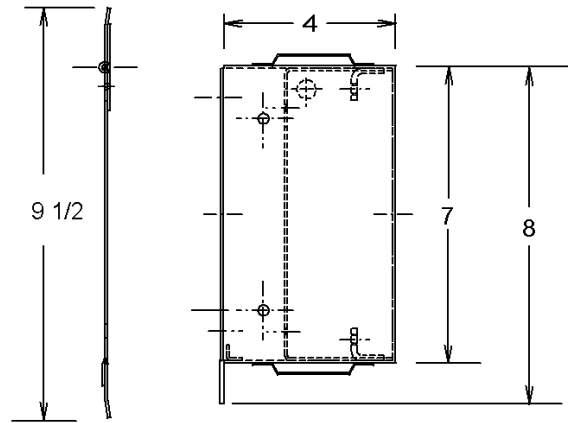

PRODUCT: _____

SKU NUMBER: _____

QUANTITY: _____

300-5202 New Masonry Construction

FEATURES

- Stainless Steel Remote Station with Mortar Grippers
- Shut-Off Quick Connect
- Rear Entry
- 9 Foot Hi-Pressure Hose Supply
- Front Port
- Non Locking Cover
- Door Catch
- Key Switch Controls

SMT - New Masonry Remote

TOLL FREE: 800-548-3373

115 E. Linden • Rogers, Arkansas 72756 USA
(479) 636-5776 • Fax: (479) 636-3245

www.spraymastertech.com

PLAN VIEW

Front View with door panel installed

FRONT VIEW

Door Panel

SIDE VIEW

NOTE: BOX IS SHOWN EMPTY OF CONTROL PANEL AND OTHER PARTS FOR CLARIFICATION

SMT - New Masonry Remote

TYPICAL BRICK OR BLOCK WALL INSTALLATION

Note: 2" PVC CHASES ARE REQUIRED FOR EACH REMOTE STATION AND ARE NOT QUOTED OR SUPPLIED BY SMT