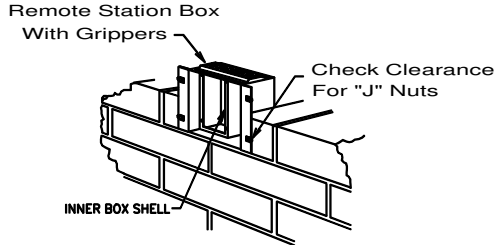

PRODUCT: _____

SKU NUMBER: _____

QUANTITY: _____

300-5202 New Masonry Construction

FEATURES

- Stainless Steel Remote Station with Mortar Grippers
- Shut-Off Quick Connect
- Rear Entry
- 9 Foot Hi-Pressure Hose Supply
- Front Port
- Non Locking Cover
- Door Catch
- Key Switch Controls

Door Panel

SIDE VIEW

NOTE: BOX IS SHOWN EMPTY OF CONTROL PANEL AND OTHER PARTS FOR CLARIFICATION

SMT - New Masonry Remote

TYPICAL BRICK OR BLOCK WALL INSTALLATION

Note: 2" PVC CHASES ARE REQUIRED FOR EACH REMOTE STATION AND ARE NOT QUOTED OR SUPPLIED BY SMT