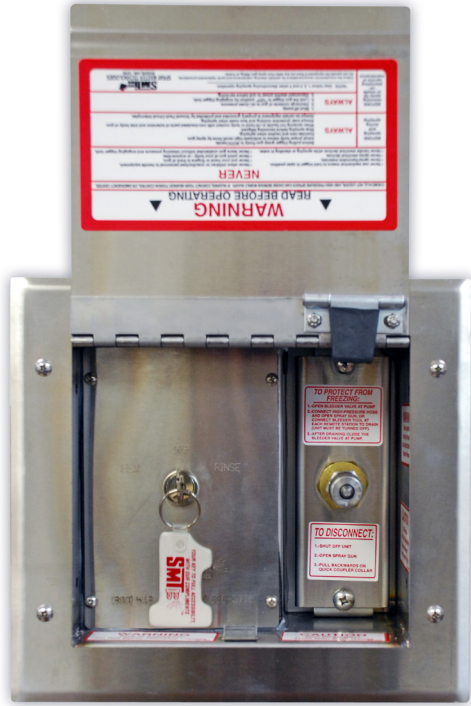

PRODUCT: _____

SKU NUMBER: _____

QUANTITY: _____

300-5202 New Masonry Construction

FEATURES

- Stainless Steel Remote Station with Mortar Grippers
- Shut-Off Quick Connect
- Rear Entry
- 9 Foot Hi-Pressure Hose Supply
- Front Port
- Non Locking Cover
- Door Catch
- Key Switch Controls

SMT - New Masonry Remote

TOLL FREE: 800-548-3373

115 E. Linden • Rogers, Arkansas 72756 USA
(479) 636-5776 • Fax: (479) 636-3245

www.spraymastertech.com

PLAN VIEW

Front View with door panel installed

FRONT VIEW

Door Panel

SIDE VIEW

NOTE: BOX IS SHOWN EMPTY OF CONTROL PANEL AND OTHER PARTS FOR CLARIFICATION

SMT - New Masonry Remote

TYPICAL BRICK OR BLOCK WALL INSTALLATION

Note: 2" PVC CHASES ARE REQUIRED FOR EACH REMOTE STATION AND ARE NOT QUOTED OR SUPPLIED BY SMT