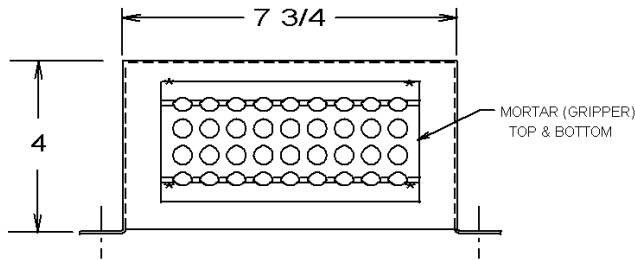

PRODUCT: _____

SKU NUMBER: _____

QUANTITY: _____

300-5202 New Masonry Construction

FEATURES

- Stainless Steel Remote Station with Mortar Grippers
- Shut-Off Quick Connect
- Rear Entry
- 9 Foot Hi-Pressure Hose Supply
- Front Port
- Non Locking Cover
- Door Catch
- Key Switch Controls

SMT - New Masonry Remote

TOLL FREE: 800-548-3373

115 E. Linden • Rogers, Arkansas 72756 USA
(479) 636-5776 • Fax: (479) 636-3245

www.spraymastertech.com

PLAN VIEW

Front View with door panel installed

FRONT VIEW

Door Panel

SIDE VIEW

NOTE: BOX IS SHOWN EMPTY OF CONTROL PANEL AND OTHER PARTS FOR CLARIFICATION

SMT - New Masonry Remote

TYPICAL BRICK OR BLOCK WALL INSTALLATION

Note: 2" PVC CHASES ARE REQUIRED FOR EACH REMOTE STATION AND ARE NOT QUOTED OR SUPPLIED BY SMT