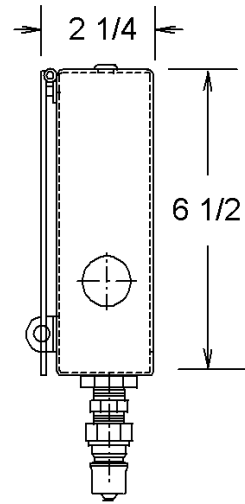

SMT - Surface Mount Remote

PLAN VIEW

FRONT VIEW

SIDE VIEW