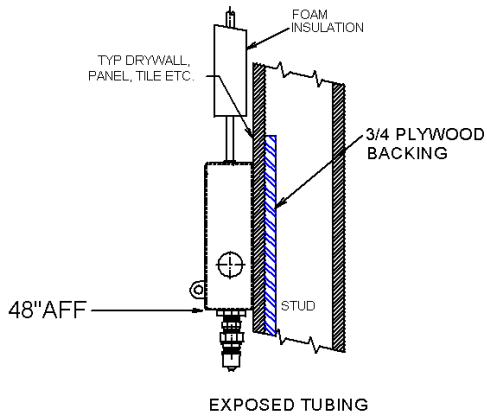

SMT - Surface Mount Remote

TOLL FREE: 800-548-3373

115 E. Linden • Rogers, Arkansas 72756 USA
 (479) 636-5776 • Fax: (479) 636-3245

www.spraymastertech.com

SMT - Surface Mount Remote

PLAN VIEW

FRONT VIEW

SIDE VIEW

SMT - Surface Mount Remote

Note: 2" PVC CHASES ARE REQUIRED FOR EACH REMOTE STATION AND ARE NOT QUOTED OR SUPPLIED BY SMT

CS- 1758 B