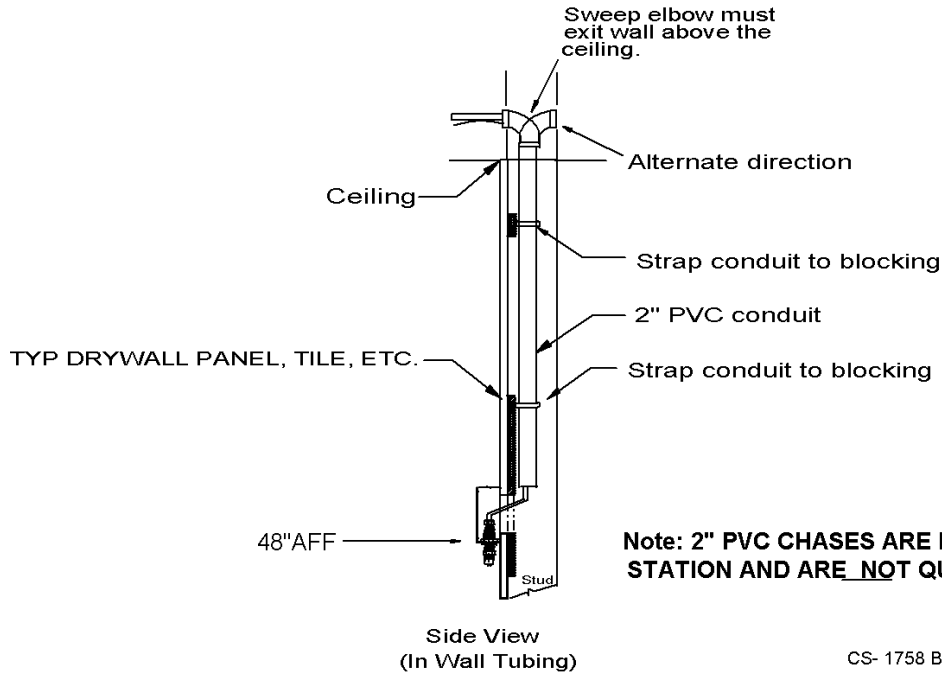

PRODUCT: _____

SKU NUMBER: _____

QUANTITY: _____

300-1758 Surface Mount Remote

FEATURES

- Stainless Steel Surface Mount Remote Station
- Shut-off Quick Connect
- Top/Rear Entry
- Stainless Steel Tubing Supply
- Bottom Port
- Locking Cover
- Electronic Controls

SMT - Surface Mount Remote

TOLL FREE: 800-548-3373

115 E. Linden • Rogers, Arkansas 72756 USA
 (479) 636-5776 • Fax: (479) 636-3245

www.spraymastertech.com

SMT - Surface Mount Remote

PLAN VIEW

FRONT VIEW

SIDE VIEW

SMT - Surface Mount Remote

Note: 2" PVC CHASES ARE REQUIRED FOR EACH REMOTE STATION AND ARE NOT QUOTED OR SUPPLIED BY SMT

CS- 1758 B