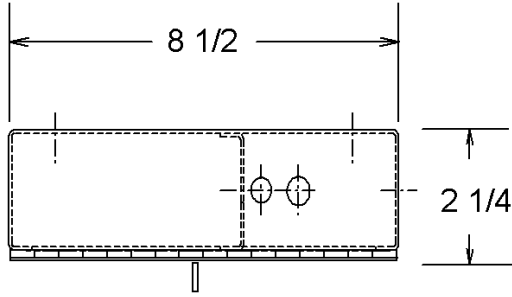

SMT - Surface Mount Remote

TOLL FREE: 800-548-3373

115 E. Linden • Rogers, Arkansas 72756 USA
 (479) 636-5776 • Fax: (479) 636-3245

www.spraymastertech.com

SMT - Surface Mount Remote

PLAN VIEW

FRONT VIEW

SIDE VIEW