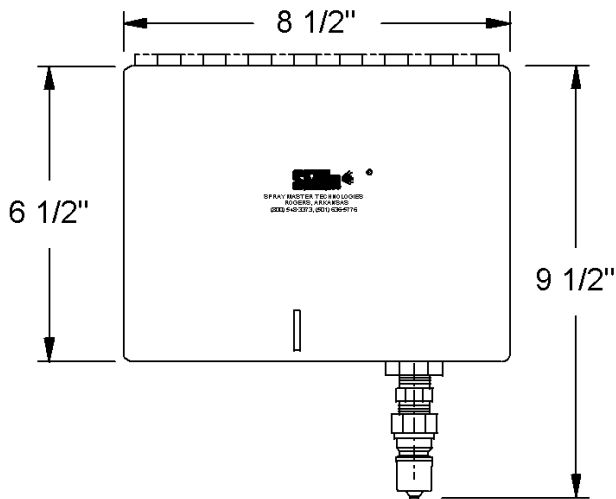

PRODUCT: _____

SKU NUMBER: _____

QUANTITY: _____

300-1758 Surface Mount Remote

FEATURES

- Stainless Steel Surface Mount Remote Station
- Shut-off Quick Connect
- Top/Rear Entry
- Stainless Steel Tubing Supply
- Bottom Port
- Locking Cover
- Electronic Controls

SMT - Surface Mount Remote

TOLL FREE: 800-548-3373

115 E. Linden • Rogers, Arkansas 72756 USA
 (479) 636-5776 • Fax: (479) 636-3245

www.spraymastertech.com

SMT - Surface Mount Remote

PLAN VIEW

FRONT VIEW

SIDE VIEW

SMT - Surface Mount Remote

Note: 2" PVC CHASES ARE REQUIRED FOR EACH REMOTE STATION AND ARE NOT QUOTED OR SUPPLIED BY SMT

CS- 1758 B