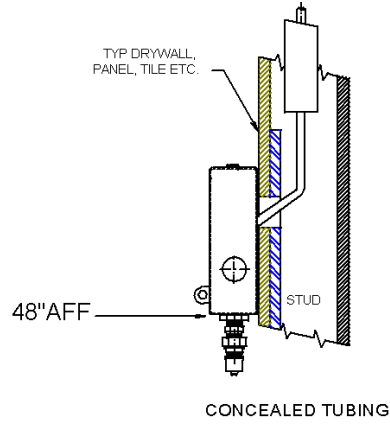

SMT - Surface Mount Remote

TOLL FREE: 800-548-3373

115 E. Linden • Rogers, Arkansas 72756 USA
 (479) 636-5776 • Fax: (479) 636-3245

www.spraymastertech.com

SMT - Surface Mount Remote

PLAN VIEW

FRONT VIEW

SIDE VIEW

SMT - Surface Mount Remote

Note: 2" PVC CHASES ARE REQUIRED FOR EACH REMOTE STATION AND ARE NOT QUOTED OR SUPPLIED BY SMT

CS- 1758 B