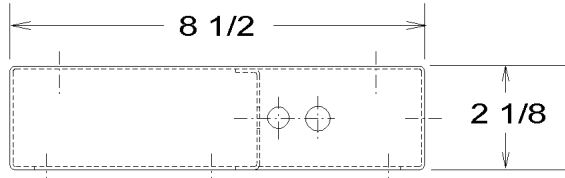

SMT - Surface Mount Key Switch Remote

TOLL FREE: 800-548-3373

115 E. Linden • Rogers, Arkansas 72756 USA
(479) 636-5776 • Fax: (479) 636-3245

www.spraymastertech.com

SMT - Surface Mount Key Switch Remote

PLAN VIEW

FRONT VIEW

SIDE VIEW

CS- 1722 A

SMT - Surface Mount Key Switch Remote

Note: 2" PVC CHASES ARE REQUIRED FOR EACH REMOTE STATION AND ARE NOT QUOTED OR SUPPLIED BY SMT

CS- 1722 B