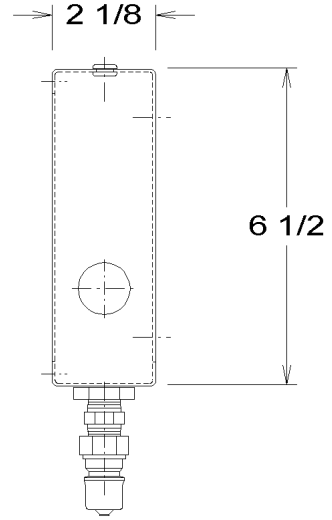

FRONT VIEW

SIDE VIEW

CS- 1722 A

SMT - Surface Mount Key Switch Remote

Note: 2" PVC CHASES ARE REQUIRED FOR EACH REMOTE STATION AND ARE NOT QUOTED OR SUPPLIED BY SMT

CS- 1722 B