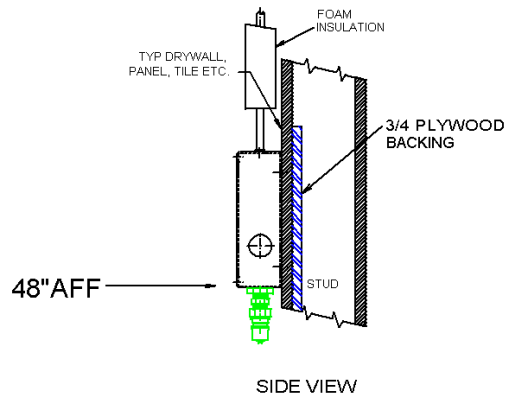

SMT - Surface Mount Key Switch Remote

TOLL FREE: 800-548-3373

115 E. Linden • Rogers, Arkansas 72756 USA
(479) 636-5776 • Fax: (479) 636-3245

www.spraymastertech.com

SMT - Surface Mount Key Switch Remote

PLAN VIEW

FRONT VIEW

SIDE VIEW

CS- 1722 A

SMT - Surface Mount Key Switch Remote

Note: 2" PVC CHASES ARE REQUIRED FOR EACH REMOTE STATION AND ARE NOT QUOTED OR SUPPLIED BY SMT

CS- 1722 B