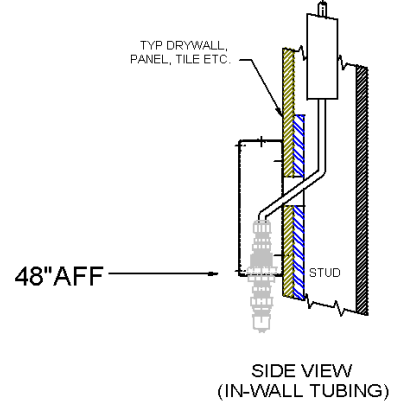

SMT - Surface Mount Key Switch Remote

TOLL FREE: 800-548-3373

115 E. Linden • Rogers, Arkansas 72756 USA
(479) 636-5776 • Fax: (479) 636-3245

www.spraymastertech.com

SMT - Surface Mount Key Switch Remote

PLAN VIEW

FRONT VIEW

SIDE VIEW

CS- 1722 A

SMT - Surface Mount Key Switch Remote

Note: 2" PVC CHASES ARE REQUIRED FOR EACH REMOTE STATION AND ARE NOT QUOTED OR SUPPLIED BY SMT

CS- 1722 B