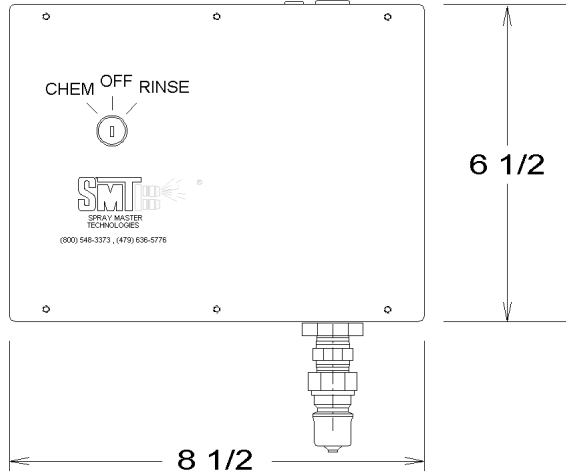

PRODUCT: _____

SKU NUMBER: _____

QUANTITY: _____

300-1722 Surface Mount
Key Switch Remote

FEATURES

- Stainless Steel Surface Mount Key Switch Remote Station
- Shut-off Quick Connect
- Top/Rear Entry
- Stainless Steel Tubing Supply
- Bottom Port
- Non-Locking Cover
- Key Switch Controls

SMT - Surface Mount Key Switch Remote

TOLL FREE: 800-548-3373

115 E. Linden • Rogers, Arkansas 72756 USA
(479) 636-5776 • Fax: (479) 636-3245

www.spraymastertech.com

SMT - Surface Mount Key Switch Remote

PLAN VIEW

FRONT VIEW

SIDE VIEW

CS- 1722 A

SMT - Surface Mount Key Switch Remote

Note: 2" PVC CHASES ARE REQUIRED FOR EACH REMOTE STATION AND ARE NOT QUOTED OR SUPPLIED BY SMT

CS- 1722 B