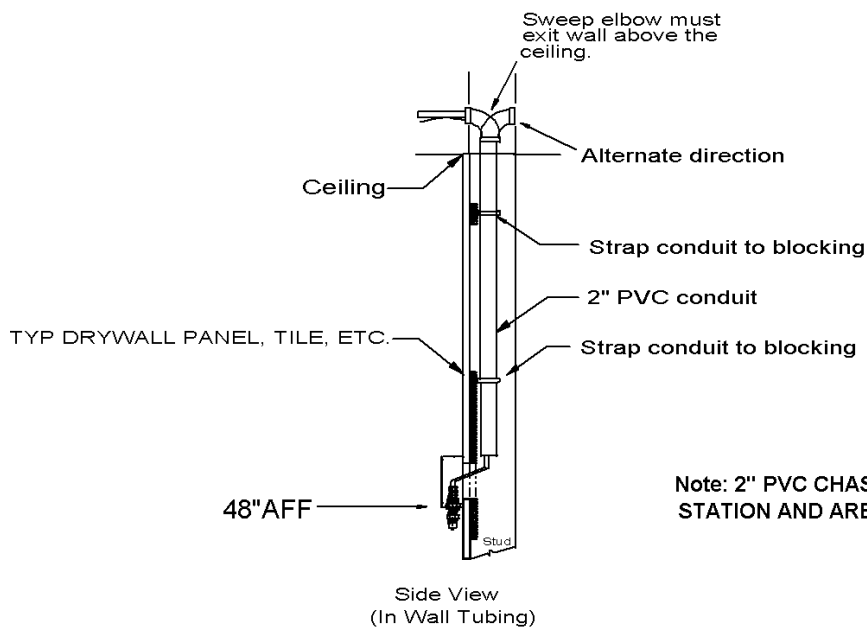

PRODUCT: _____

SKU NUMBER: _____

QUANTITY: _____

300-1722 Surface Mount
Key Switch Remote

FEATURES

- Stainless Steel Surface Mount Key Switch Remote Station
- Shut-off Quick Connect
- Top/Rear Entry
- Stainless Steel Tubing Supply
- Bottom Port
- Non-Locking Cover
- Key Switch Controls

SMT - Surface Mount Key Switch Remote

TOLL FREE: 800-548-3373

115 E. Linden • Rogers, Arkansas 72756 USA
(479) 636-5776 • Fax: (479) 636-3245

www.spraymastertech.com

SMT - Surface Mount Key Switch Remote

PLAN VIEW

FRONT VIEW

SIDE VIEW

CS- 1722 A

SMT - Surface Mount Key Switch Remote

Note: 2" PVC CHASES ARE REQUIRED FOR EACH REMOTE STATION AND ARE NOT QUOTED OR SUPPLIED BY SMT

CS- 1722 B